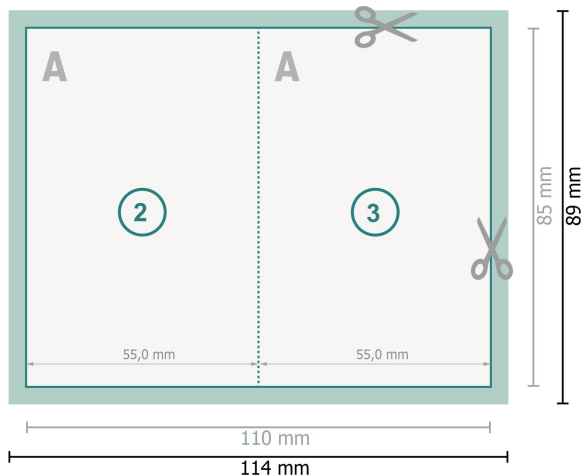

Folded Cards with spot relief varnish, Portrait, 5.5 x 8.5 cm

1 fold

Dataformat (incl. 2 mm bleed):

11,4 x 8,9 cm

bleed:

2 mm

Trimmed size:

11 x 8,5 cm

Trimmed size (closed):

5,5 x 8,5 cm

Safety margin:

4 mm

Maintaining space between the text/information and the edge of the trimmed format prevents undesirable cuts.

Explanation of symbols

 Bleed

 Reading direction

 Trimmed size

 Data format

 We will cut/perforate your product here

 Creasing/Folding

Please note:

Allow for trim allowance and safety margin according to instructions.

Arrange background graphics, images or graphics up to the edge of the data format.