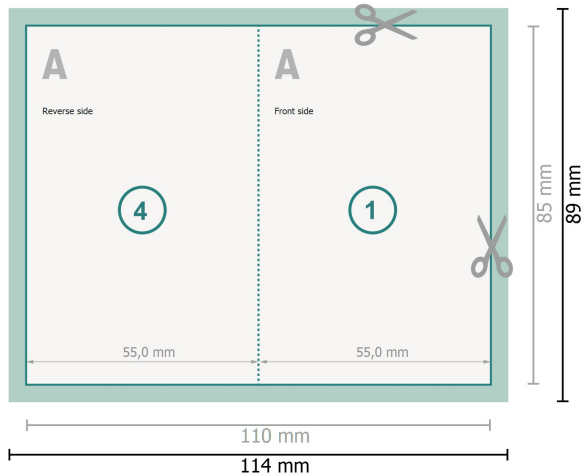

Folded Cards with spot relief varnish, Portrait, 5.5 x 8.5 cm

1 fold

Dataformat (incl. 2 mm bleed):

11,4 x 8,9 cm

bleed:

2 mm

Trimmed size:

11 x 8,5 cm

Trimmed size (closed):

5,5 x 8,5 cm

Safety margin:

4 mm

Maintaining space between the text/information and the edge of the trimmed format prevents undesirable cuts.

Explanation of symbols

 Bleed

 Reading direction

 Trimmed size

 Data format

 We will cut/perforate your product here

 Creasing/Folding

Please note:

Allow for trim allowance and safety margin according to instructions.

Arrange background graphics, images or graphics up to the edge of the data format.