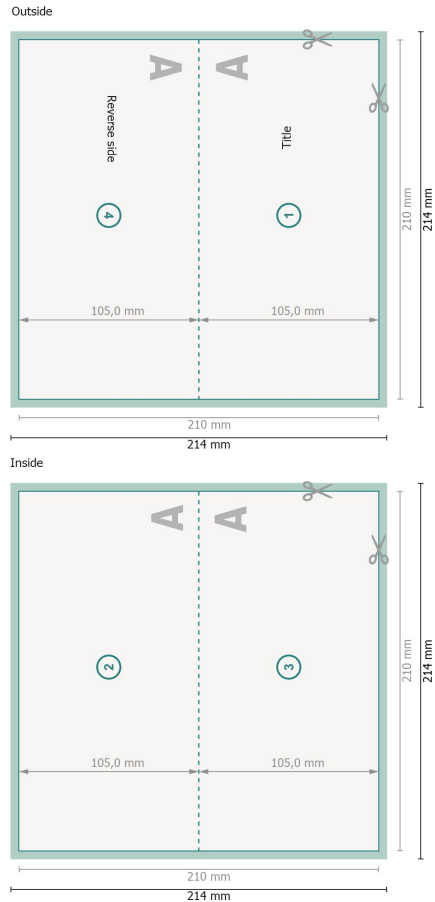

Folded Christmas cards with spot relief varnish, DL landscape, long side creasing

1 fold

View rotated by 90 degrees.

Dataformat (incl. 2 mm bleed):

21,4 x 21,4 cm

bleed:

2 mm

Trimmed size:

21 x 21 cm

Trimmed size (closed):

21 x 10,5 cm

Safety margin:

4 mm

Maintaining space between the text/information and the edge of the trimmed format prevents undesirable cuts.

Explanation of symbols

 Bleed

 Reading direction

 Trimmed size

 Data format

 We will cut/perforate your product here

 Creasing/Folding

Please note:

Allow for trim allowance and safety margin according to instructions.

Arrange background graphics, images or graphics up to the edge of the data format.