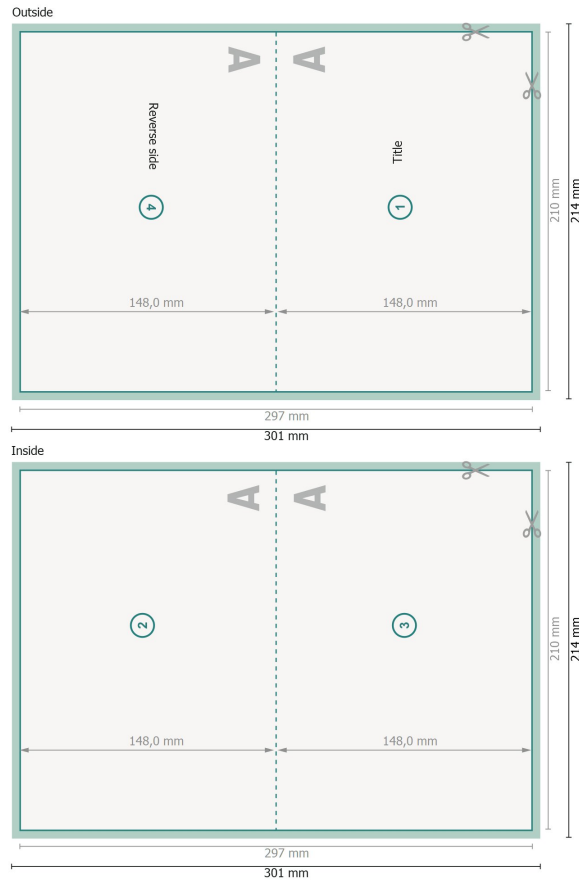

Folded cards with spot UV varnish, A5 landscape, long side creasing

1 fold

View rotated by 90 degrees.

Dataformat (incl. 2 mm bleed):

30,1 x 21,4 cm

bleed:

2 mm

Trimmed size:

29,7 x 21 cm

Trimmed size (closed):

21 x 14,8 cm

Safety margin:

4 mm

Maintaining space between the text/information and the edge of the trimmed format prevents undesirable cuts.

Explanation of symbols

 Bleed

 Reading direction

 Trimmed size

 Data format

 We will cut/perforate your product here

 Creasing/Folding

Please note:

Allow for trim allowance and safety margin according to instructions.

Arrange background graphics, images or graphics up to the edge of the data format.

Tolerances may occur during production due to cutting, punching and folding processes.

Printing data: Instructions and templates can be found under the menu item *Printing data* at www.onlineprinters.ie