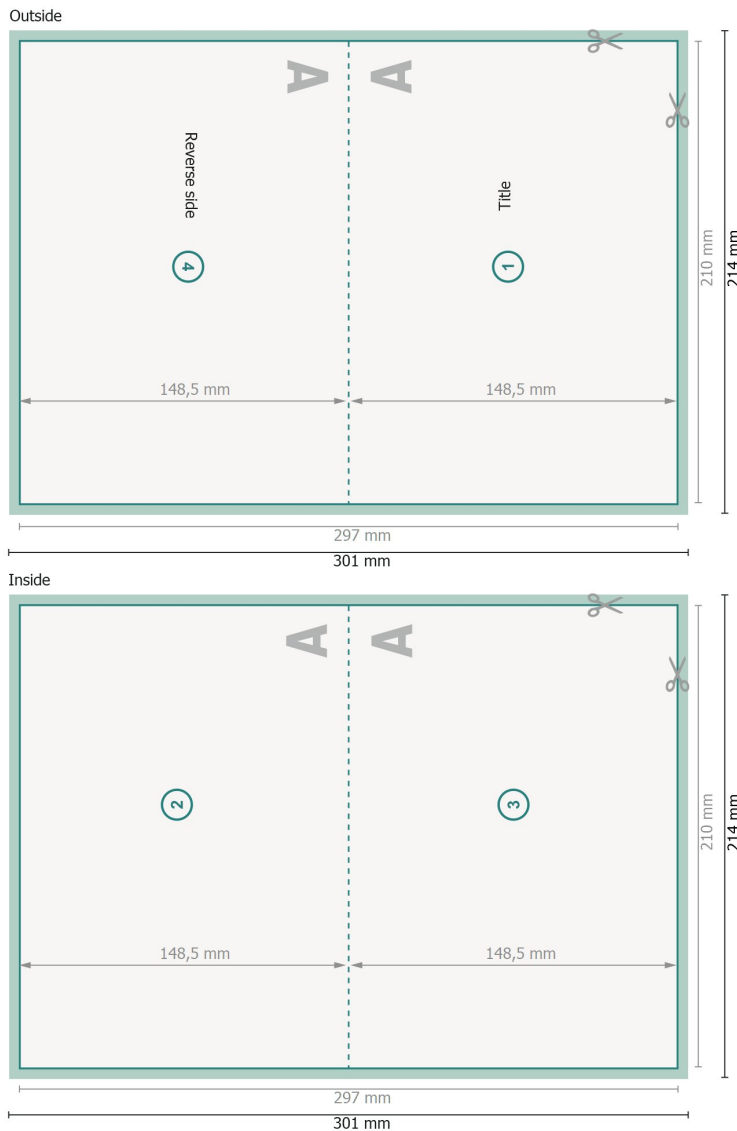

Folded cards with spot UV varnish, A5 landscape, long side creasing

1 fold

View rotated by 90 degrees.

Dataformat (incl. 2 mm bleed):

30,1 x 21,4 cm

bleed:

2 mm

Trimmed size:

29,7 x 21 cm

Trimmed size (closed):

21 x 14,8 cm

Safety margin:

4 mm

Maintaining space between the text/information and the edge of the trimmed format prevents undesirable cuts.

Explanation of symbols

-  Bleed
-  Reading direction
-  Trimmed size
-  Data format
-  We will cut/perforate your product here
-  Creasing/Folding

Please note:

Allow for trim allowance and safety margin according to instructions.

Arrange background graphics, images or graphics up to the edge of the data format.

Tolerances may occur during production due to cutting, punching and folding processes.