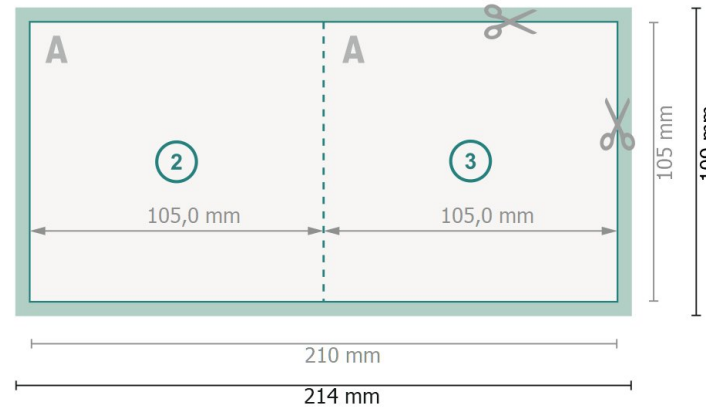

# Folded Cards with spot relief varnish, A6-Square

1 fold

Outside

Inside

**Dataformat (incl. 2 mm bleed):**

21,4 x 10,9 cm

**bleed:**

2 mm

**Trimmed size:**

21 x 10,5 cm

**Trimmed size (closed):**

10,5 x 10,5 cm

**Safety margin:**

4 mm

Maintaining space between the text/information and the edge of the trimmed format prevents undesirable cuts.

**Please note:**

Allow for trim allowance and safety margin according to instructions.

Arrange background graphics, images or graphics up to the edge of the data format.

Tolerances may occur during production due to cutting, punching and folding processes.