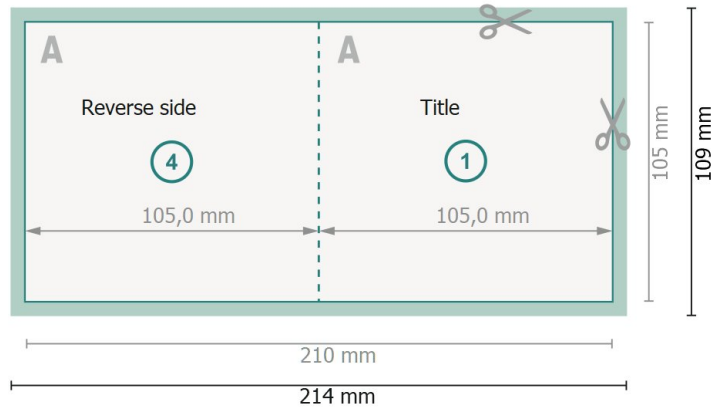

# Folded Cards with spot relief varnish, A6-Square

1 fold

Outside

Inside

**Dataformat (incl. 2 mm bleed):**

21,4 x 10,9 cm

**bleed:**

2 mm

**Trimmed size:**

21 x 10,5 cm

**Trimmed size (closed):**

10,5 x 10,5 cm

**Safety margin:**

4 mm

Maintaining space between the text/information and the edge of the trimmed format prevents undesirable cuts.

**Please note:**

Allow for trim allowance and safety margin according to instructions.

Arrange background graphics, images or graphics up to the edge of the data format.

Tolerances may occur during production due to cutting, punching and folding processes.