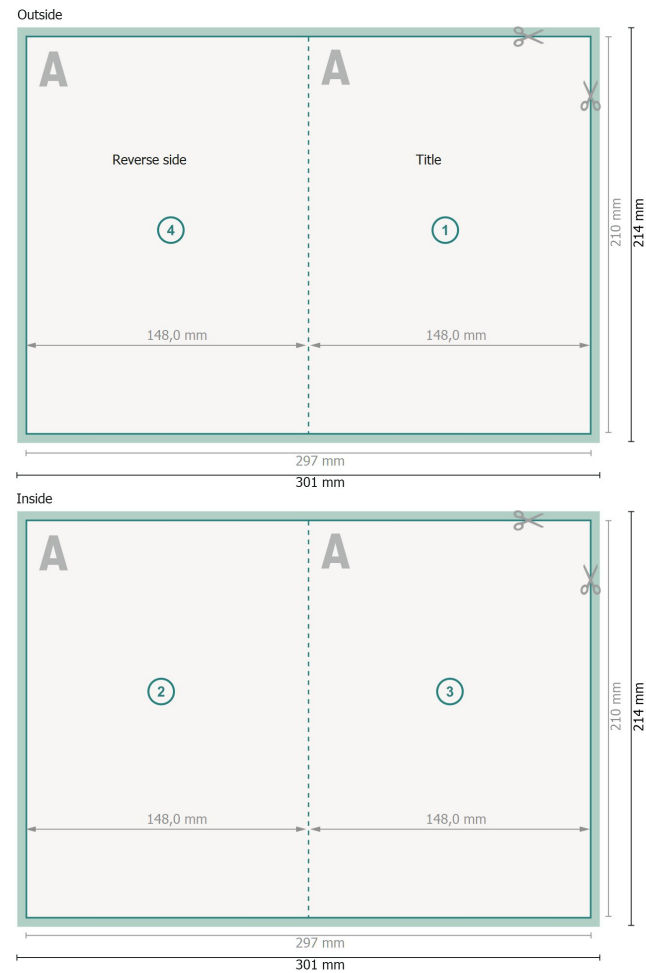

Folded Cards Portrait with spot hot foil stamping, A5

1 fold

Dataformat (incl. 2 mm bleed):

30,1 x 21,4 cm

bleed:

2 mm

Trimmed size:

29,7 x 21 cm

Trimmed size (closed):

14,8 x 21 cm

Safety margin:

4 mm

Maintaining space between the text/information and the edge of the trimmed format prevents undesirable cuts.

Explanation of symbols

 Bleed

 Reading direction

 Trimmed size

 Data format

 We will cut/perforate your product here

 Creasing/Folding

Please note:

Allow for trim allowance and safety margin according to instructions.

Arrange background graphics, images or graphics up to the edge of the data format.

Tolerances may occur during production due to cutting, punching and folding processes.

Printing data: Instructions and templates can be found under the menu item *Printing data* at www.onlineprinters.ie