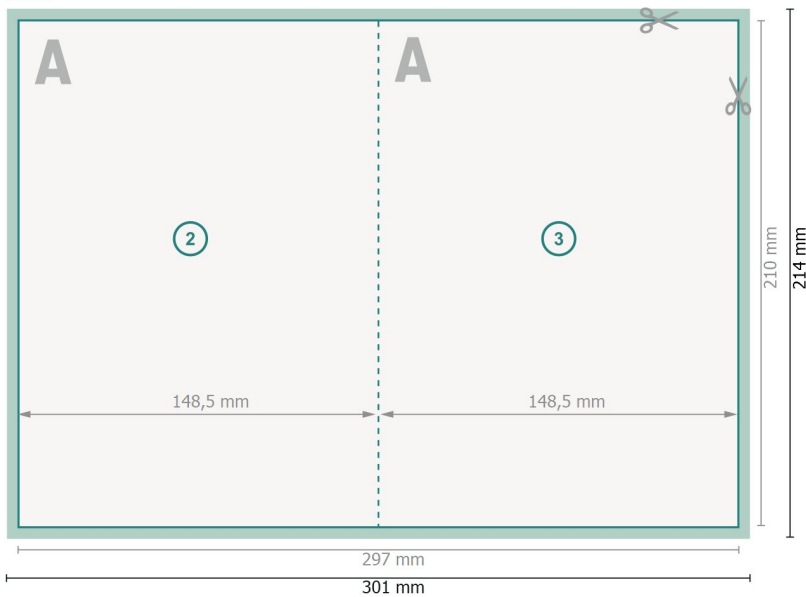

# Folded Cards Portrait with spot hot foil stamping, A5

1 fold

Outside

**Dataformat (incl. 2 mm bleed):**  
30,1 x 21,4 cm

**bleed:**  
2 mm

**Trimmed size:**  
29,7 x 21 cm

**Trimmed size (closed):**  
14,8 x 21 cm

**Safety margin:**  
4 mm

Maintaining space between the text/information and the edge of the trimmed format prevents undesirable cuts.

Inside

## Explanation of symbols

-  Bleed
-  Reading direction
-  Trimmed size
-  Data format
-  We will cut/perforate your product here
-  Creasing/Folding

## Please note:

Allow for trim allowance and safety margin according to instructions.

Arrange background graphics, images or graphics up to the edge of the data format.

Tolerances may occur during production due to cutting, punching and folding processes.