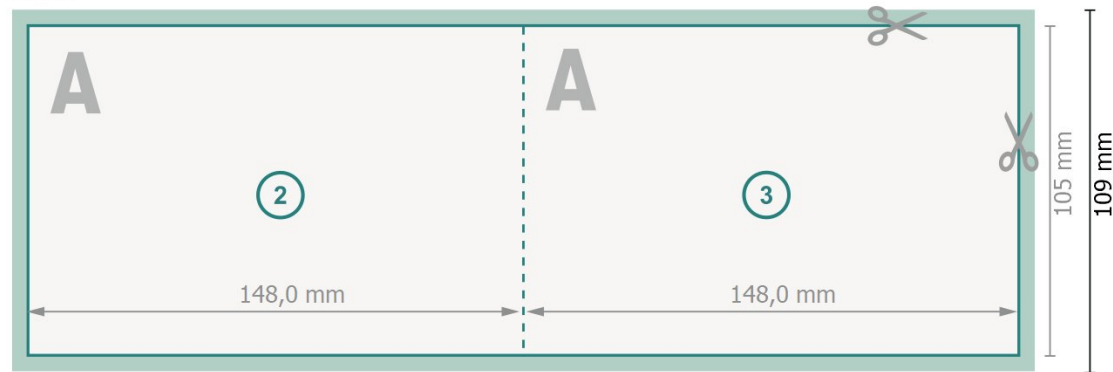

Folded Cards Landscape with spot UV varnish, A6

1 fold

Outside

Inside

Dataformat (incl. 2 mm bleed):

30 x 10,9 cm

bleed:

2 mm

Trimmed size:

29,6 x 10,5 cm

Trimmed size (closed):

14,8 x 10,5 cm

Safety margin:

4 mm

Maintaining space between the text/information and the edge of the trimmed format prevents undesirable cuts.

Explanation of symbols

Arrange background graphics, images or graphics up to the edge of the data format.

Tolerances may occur during production due to cutting, punching and folding processes.

Printing data: Instructions and templates can be found under the menu item *Printing data* at www.onlineprinters.ie