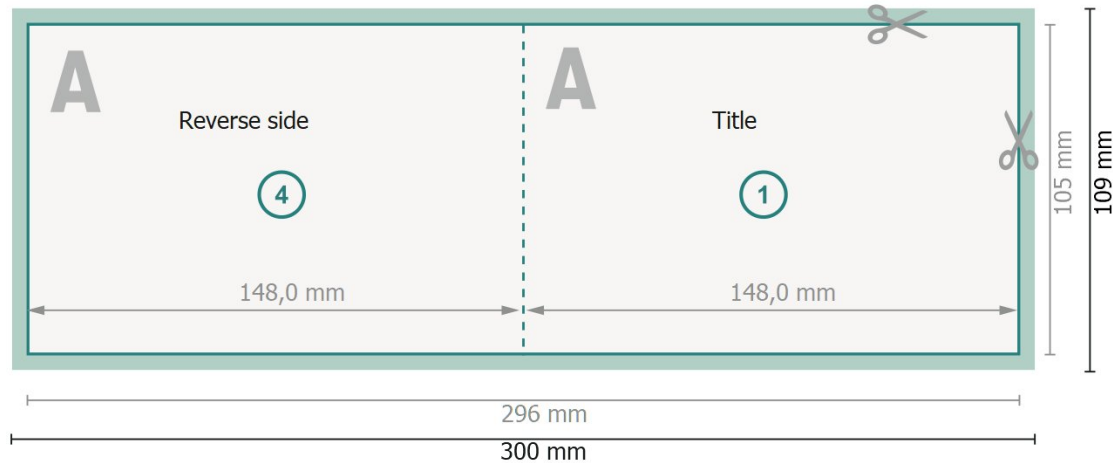

Folded Cards Landscape with spot UV varnish, A6

1 fold

Outside

Inside

Dataformat (incl. 2 mm bleed):

30 x 10,9 cm

bleed:

2 mm

Trimmed size:

29,6 x 10,5 cm

Trimmed size (closed):

14,8 x 10,5 cm

Safety margin:

4 mm

Maintaining space between the text/information and the edge of the trimmed format prevents undesirable cuts.

Explanation of symbols

 Bleed

 Reading direction

 Trimmed size

 Data format

 We will cut/perforate your product here

 Creasing/Folding

Please note:

Allow for trim allowance and safety margin according to instructions.

Arrange background graphics, images or graphics up to the edge of the data format.

Tolerances may occur during production due to cutting, punching and folding processes.

Printing data: Instructions and templates can be found under the menu item *Printing data* at www.onlineprinters.ie