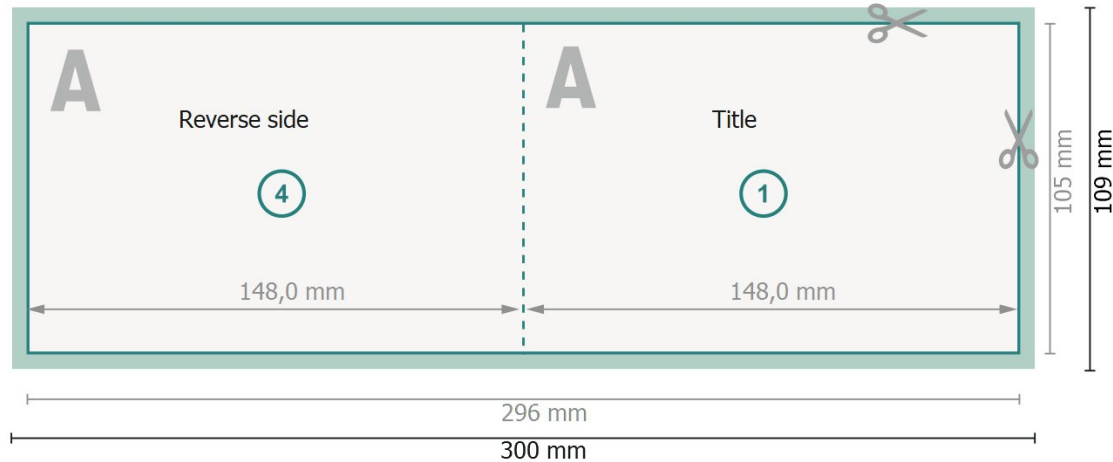

Folded Christmas cards with spot hot foil stamping, landscape, A6

1 fold

Outside

Inside