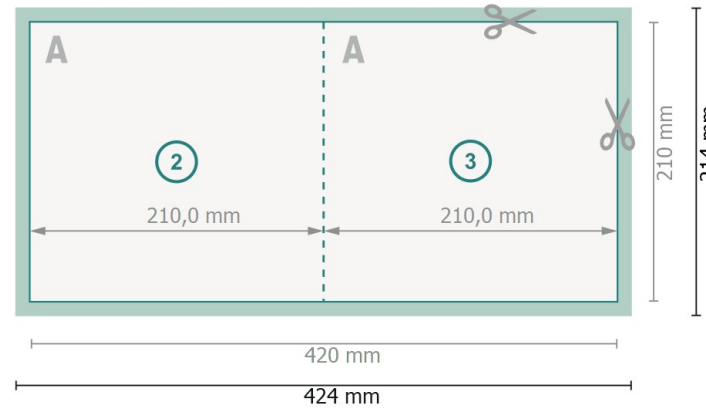

Folded Cards with spot hot foil stamping, A4-Square

1 fold

Outside

Inside

Dataformat (incl. 2 mm bleed):

42,4 x 21,4 cm

bleed:

2 mm

Trimmed size:

42 x 21 cm

Trimmed size (closed):

21 x 21 cm

Safety margin:

4 mm

Maintaining space between the text/information and the edge of the trimmed format prevents undesirable cuts.

Please note:

Allow for trim allowance and safety margin according to instructions.

Arrange background graphics, images or graphics up to the edge of the data format.

Tolerances may occur during production due to cutting, punching and folding processes.