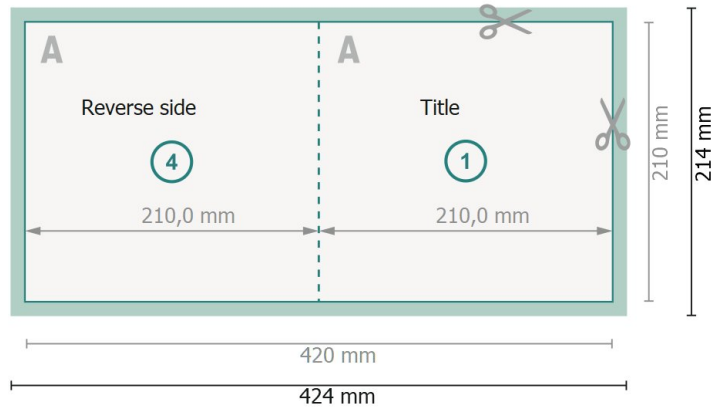

Folded Cards with spot hot foil stamping, A4-Square

1 fold

Outside

Inside

Dataformat (incl. 2 mm bleed):

42,4 x 21,4 cm

bleed:

2 mm

Trimmed size:

42 x 21 cm

Trimmed size (closed):

21 x 21 cm

Safety margin:

4 mm

Maintaining space between the text/information and the edge of the trimmed format prevents undesirable cuts.

Please note:

Allow for trim allowance and safety margin according to instructions.

Arrange background graphics, images or graphics up to the edge of the data format.

Tolerances may occur during production due to cutting, punching and folding processes.