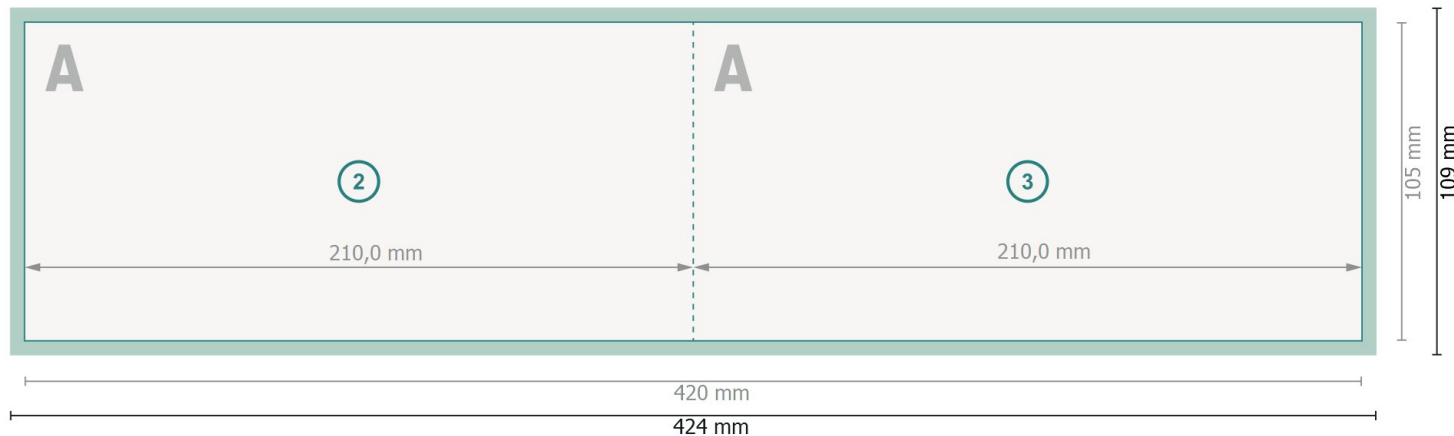

Folded Christmas cards with spot hot foil stamping, landscape, DL

1 fold

Outside

Dataformat (incl. 2 mm bleed):

42,4 x 10,9 cm

Trimmed size:

42 x 10,5 cm

bleed:

2 mm

Trimmed size (closed):

21 x 10,5 cm

Safety margin:

4 mm

Maintaining space between the text/information and the edge of the trimmed format prevents undesirable cuts.

Inside

Explanation of symbols

 Bleed

 Reading direction

 Trimmed size

 Data format

 We will cut/perforate your product here

 Creasing/Folding

Please note:

Allow for trim allowance and safety margin according to instructions.

Arrange background graphics, images or graphics up to the edge of the data format.

Tolerances may occur during production due to cutting, punching and folding processes.

Printing data: Instructions and templates can be found under the menu item *Printing data* at www.onlineprinters.ie