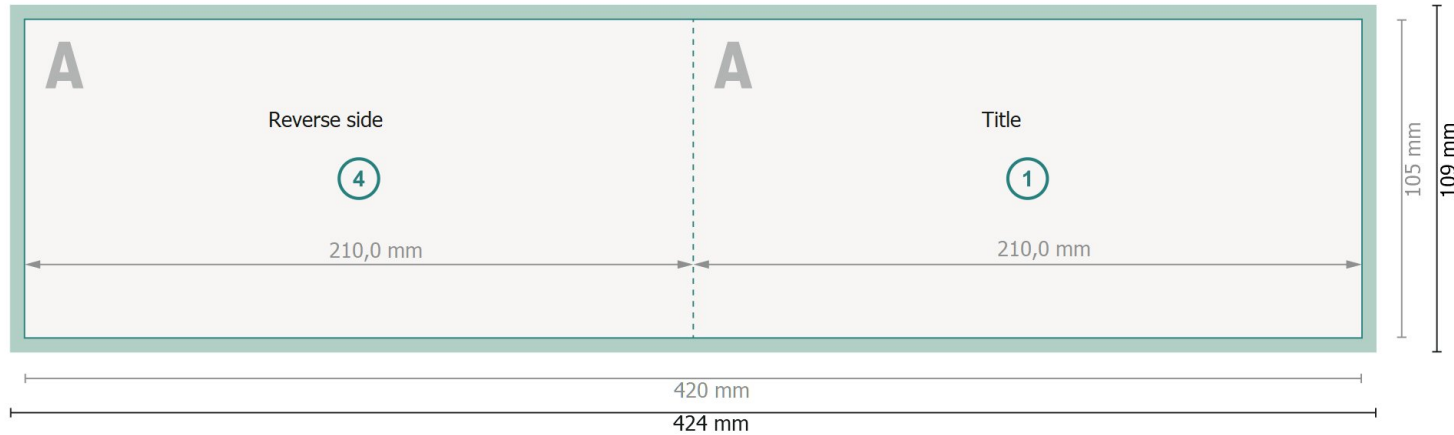

Folded Christmas cards with spot hot foil stamping, landscape, DL

1 fold

Outside

Dataformat (incl. 2 mm bleed):

42,4 x 10,9 cm

Trimmed size:

42 x 10,5 cm

bleed:

2 mm

Trimmed size (closed):

21 x 10,5 cm

Safety margin:

4 mm

Maintaining space between the text/information and the edge of the trimmed format prevents undesirable cuts.

Inside

Explanation of symbols

Arrange background graphics, images or graphics up to the edge of the data format.

Tolerances may occur during production due to cutting, punching and folding processes.

Printing data: Instructions and templates can be found under the menu item *Printing data* at www.onlineprinters.ie