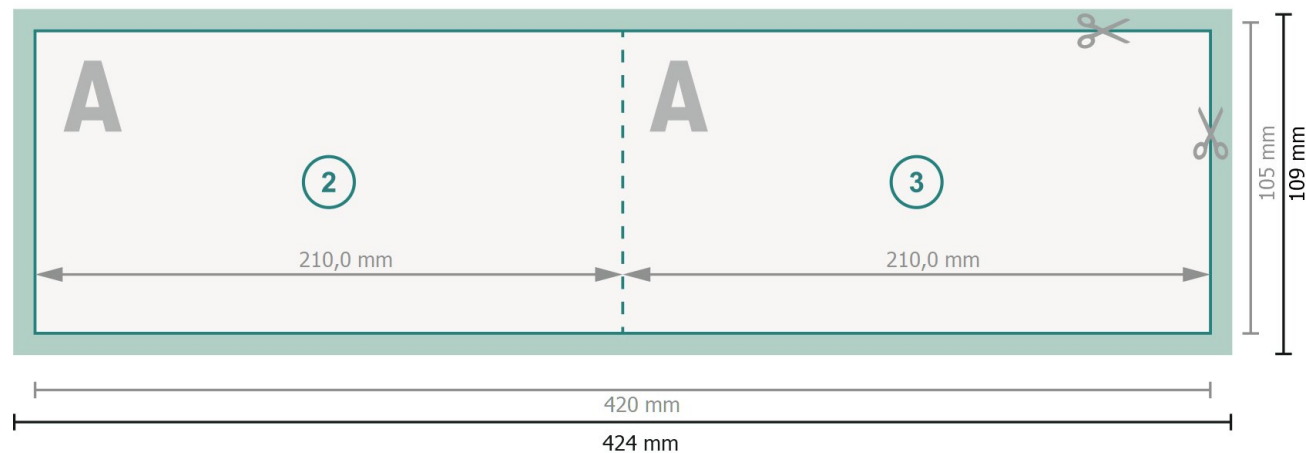

Folded Cards Landscape with spot UV varnish, DL

1 fold

Outside

Inside

Dataformat (incl. 2 mm bleed):

42,4 x 10,9 cm

bleed:

2 mm

Trimmed size:

42 x 10,5 cm

Trimmed size (closed):

21 x 10,5 cm

Safety margin:

4 mm

Maintaining space between the text/information and the edge of the trimmed format prevents undesirable cuts.

Explanation of symbols

 Bleed

 Reading direction

 Trimmed size

 Data format

 We will cut/perforate your product here

 Creasing/Folding

Please note:

Allow for trim allowance and safety margin according to instructions.

Arrange background graphics, images or graphics up to the edge of the data format.

Tolerances may occur during production due to cutting, punching and folding processes.

Printing data: Instructions and templates can be found under the menu item *Printing data* at www.onlineprinters.ie