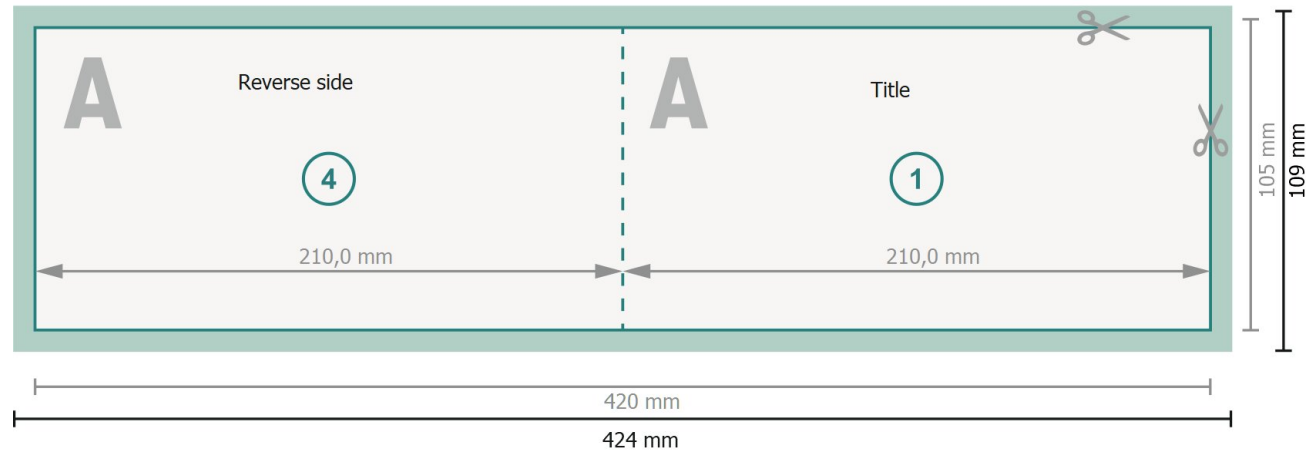

Folded Cards Landscape with spot UV varnish, DL

1 fold

Outside

Inside

Dataformat (incl. 2 mm bleed):

42,4 x 10,9 cm

bleed:

2 mm

Trimmed size:

42 x 10,5 cm

Trimmed size (closed):

21 x 10,5 cm

Safety margin:

4 mm

Maintaining space between the text/information and the edge of the trimmed format prevents undesirable cuts.

Explanation of symbols

 Bleed

 Reading direction

 Trimmed size

 Data format

 We will cut/perforate your product here

 Creasing/Folding

Please note:

Allow for trim allowance and safety margin according to instructions.

Arrange background graphics, images or graphics up to the edge of the data format.

Tolerances may occur during production due to cutting, punching and folding processes.

Printing data: Instructions and templates can be found under the menu item *Printing data* at www.onlineprinters.ie