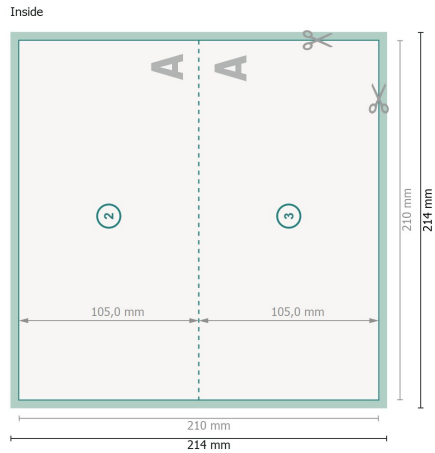

Folded Christmas cards with spot UV varnish, DL landscape, long side creasing

1 fold

View rotated by 90 degrees.

Dataformat (incl. 2 mm bleed):

21,4 x 21,4 cm

bleed:

2 mm

Trimmed size:

21 x 21 cm

Trimmed size (closed):

21 x 10,5 cm

Safety margin:

4 mm

Maintaining space between the text/information and the edge of the trimmed format prevents undesirable cuts.

Explanation of symbols

 Bleed

 Reading direction

 Trimmed size

 Data format

 We will cut/perforate your product here

 Creasing/Folding

Please note:

Allow for trim allowance and safety margin according to instructions.

Arrange background graphics, images or graphics up to the edge of the data format.