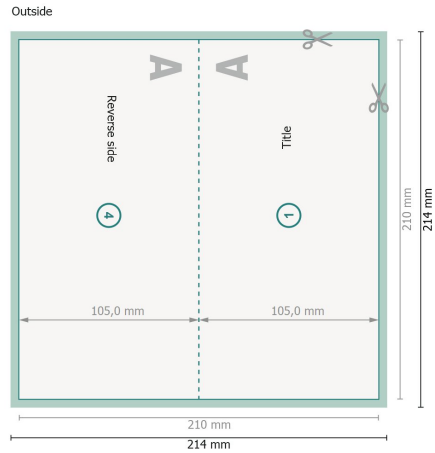

Folded Christmas cards with spot UV varnish, DL landscape, long side creasing

1 fold

View rotated by 90 degrees.

Dataformat (incl. 2 mm bleed):

21,4 x 21,4 cm

bleed:

2 mm

Trimmed size:

21 x 21 cm

Trimmed size (closed):

21 x 10,5 cm

Safety margin:

4 mm

Maintaining space between the text/information and the edge of the trimmed format prevents undesirable cuts.

Explanation of symbols

 Bleed

 Reading direction

 Trimmed size

 Data format

 We will cut/perforate your product here

 Creasing/Folding

Please note:

Allow for trim allowance and safety margin according to instructions.

Arrange background graphics, images or graphics up to the edge of the data format.