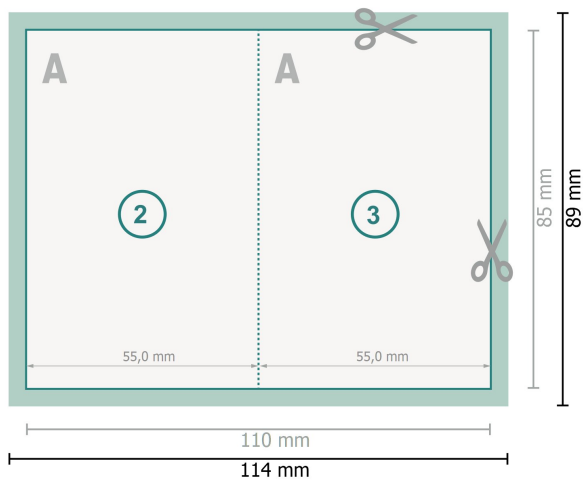

Folded Cards with spot hot foil stamping, Portrait, 5.5 x 8.5 cm

1 fold

Dataformat (incl. 2 mm bleed):

11,4 x 8,9 cm

bleed:

2 mm

Trimmed size:

11 x 8,5 cm

Trimmed size (closed):

5,5 x 8,5 cm

Safety margin:

4 mm

Maintaining space between the text/information and the edge of the trimmed format prevents undesirable cuts.

Explanation of symbols

 Bleed

 Reading direction

 Trimmed size

 Data format

 We will cut/perforate your product here

 Creasing/Folding

Please note:

Allow for trim allowance and safety margin according to instructions.

Arrange background graphics, images or graphics up to the edge of the data format.