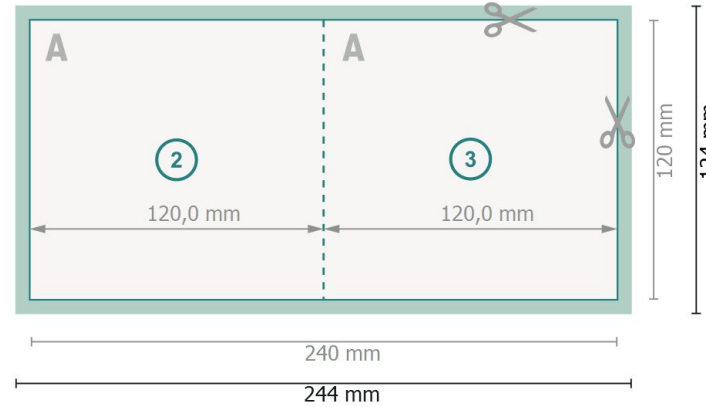

# Folded Cards Portrait with spot relief varnish, CD-Format

1 fold

Outside

Inside

**Dataformat (incl. 2 mm bleed):**

24,4 x 12,4 cm

**bleed:**

2 mm

**Trimmed size:**

24 x 12 cm

**Trimmed size (closed):**

12 x 12 cm

**Safety margin:**

4 mm

Maintaining space between the text/information and the edge of the trimmed format prevents undesirable cuts.

## Please note:

Allow for trim allowance and safety margin according to instructions.

Arrange background graphics, images or graphics up to the edge of the data format.

Tolerances may occur during production due to cutting, punching and folding processes.