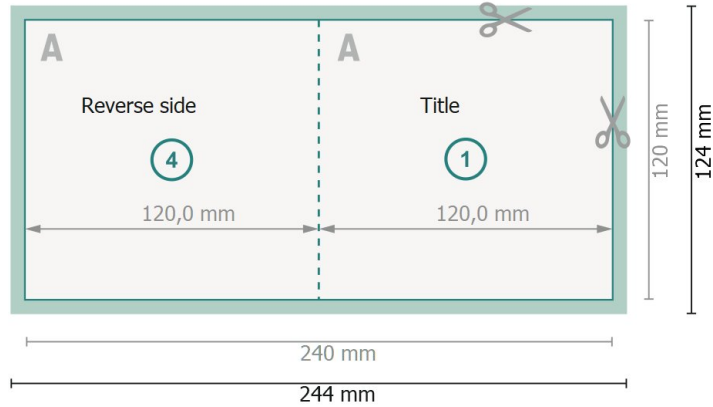

# Folded Cards Portrait with spot relief varnish, CD-Format

1 fold

Outside

Inside

**Dataformat (incl. 2 mm bleed):**

24,4 x 12,4 cm

**bleed:**

2 mm

**Trimmed size:**

24 x 12 cm

**Trimmed size (closed):**

12 x 12 cm

**Safety margin:**

4 mm

Maintaining space between the text/information and the edge of the trimmed format prevents undesirable cuts.

## Please note:

Allow for trim allowance and safety margin according to instructions.

Arrange background graphics, images or graphics up to the edge of the data format.

Tolerances may occur during production due to cutting, punching and folding processes.