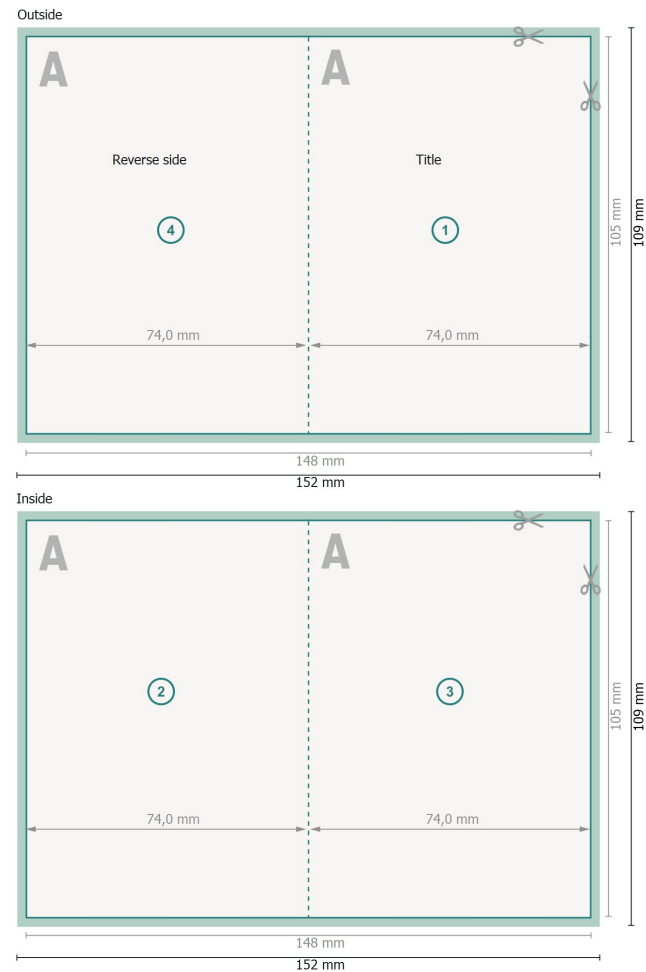

Folded Cards Portrait with spot relief varnish, A7

1 fold

Dataformat (incl. 2 mm bleed):

15,2 x 10,9 cm

bleed:

2 mm

Trimmed size:

14,8 x 10,5 cm

Trimmed size (closed):

7,4 x 10,5 cm

Safety margin:

4 mm

Maintaining space between the text/information and the edge of the trimmed format prevents undesirable cuts.

Explanation of symbols

 Bleed

 Reading direction

 Trimmed size

 Data format

 We will cut/perforate your product here

 Creasing/Folding

Please note:

Allow for trim allowance and safety margin according to instructions.

Arrange background graphics, images or graphics up to the edge of the data format.

Tolerances may occur during production due to cutting, punching and folding processes.

Printing data: Instructions and templates can be found under the menu item *Printing data* at www.onlineprinters.ie