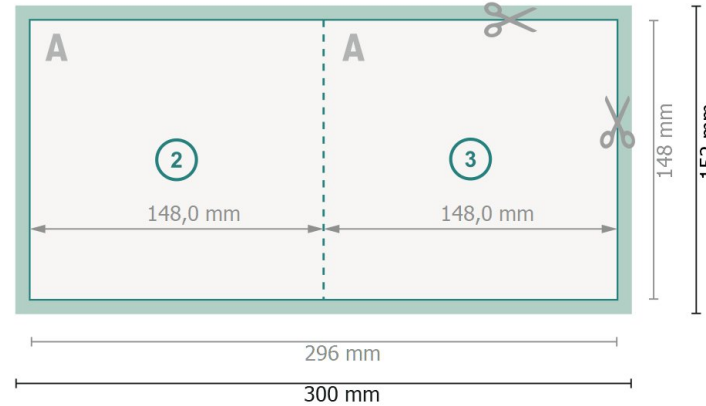

Folded Cards with spot relief varnish, A5-Square

1 fold

Outside

Inside

Dataformat (incl. 2 mm bleed):

30 x 15,2 cm

bleed:

2 mm

Trimmed size:

29,6 x 14,8 cm

Trimmed size (closed):

14,8 x 14,8 cm

Safety margin:

4 mm

Maintaining space between the text/information and the edge of the trimmed format prevents undesirable cuts.

Please note:

Allow for trim allowance and safety margin according to instructions.

Arrange background graphics, images or graphics up to the edge of the data format.

Tolerances may occur during production due to cutting, punching and folding processes.