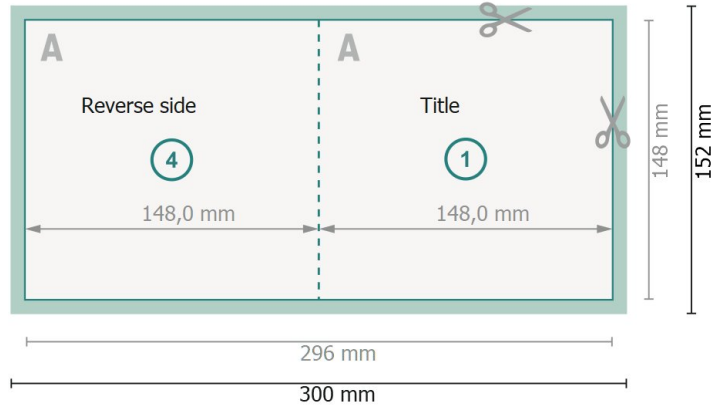

Folded Cards with spot relief varnish, A5-Square

1 fold

Outside

Inside

Dataformat (incl. 2 mm bleed):

30 x 15,2 cm

bleed:

2 mm

Trimmed size:

29,6 x 14,8 cm

Trimmed size (closed):

14,8 x 14,8 cm

Safety margin:

4 mm

Maintaining space between the text/information and the edge of the trimmed format prevents undesirable cuts.

Please note:

Allow for trim allowance and safety margin according to instructions.

Arrange background graphics, images or graphics up to the edge of the data format.

Tolerances may occur during production due to cutting, punching and folding processes.