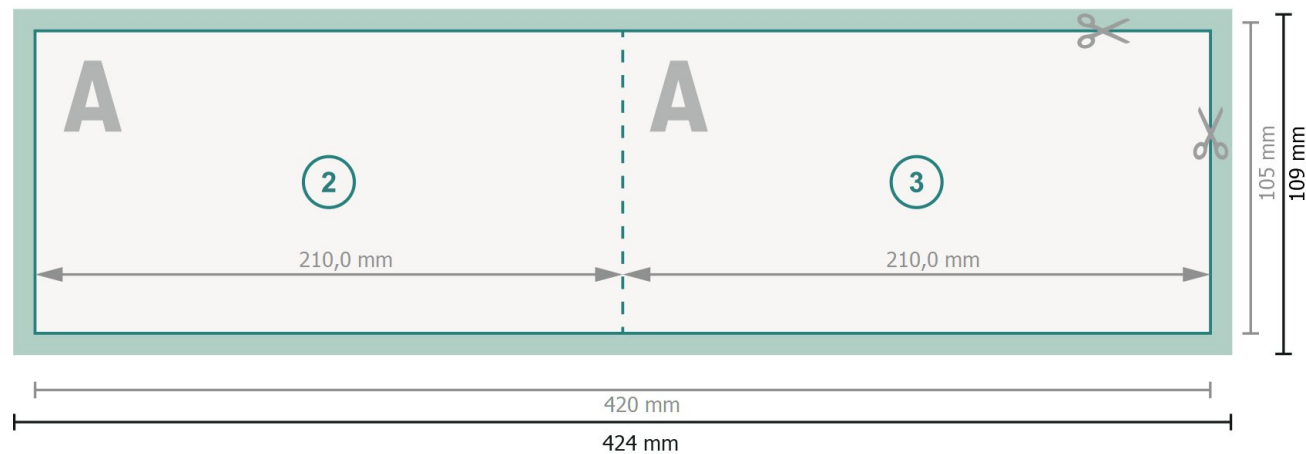

# Folded Cards Landscape with spot relief varnish, DL

1 fold

Outside

Inside

**Dataformat (incl. 2 mm bleed):**

42,4 x 10,9 cm

**bleed:**

2 mm

**Trimmed size:**

42 x 10,5 cm

**Trimmed size (closed):**

21 x 10,5 cm

**Safety margin:**

4 mm

Maintaining space between the text/information and the edge of the trimmed format prevents undesirable cuts.

**Explanation of symbols**

Arrange background graphics, images or graphics up to the edge of the data format.

Tolerances may occur during production due to cutting, punching and folding processes.

Printing data: Instructions and templates can be found under the menu item *Printing data* at [www.onlineprinters.ie](http://www.onlineprinters.ie)