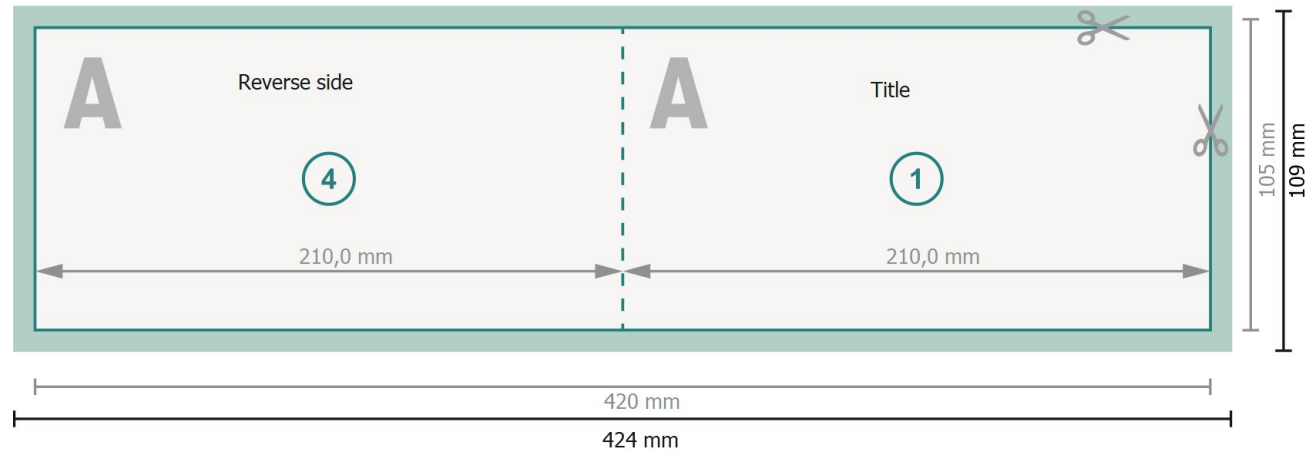

# Folded Cards Landscape with spot relief varnish, DL

1 fold

Outside

Inside

**Dataformat (incl. 2 mm bleed):**

42,4 x 10,9 cm

**bleed:**

2 mm

**Trimmed size:**

42 x 10,5 cm

**Trimmed size (closed):**

21 x 10,5 cm

**Safety margin:**

4 mm

Maintaining space between the text/information and the edge of the trimmed format prevents undesirable cuts.

**Explanation of symbols**

 Bleed

 Reading direction

 Trimmed size

 Data format

 We will cut/perforate your product here

 Creasing/Folding

**Please note:**

Allow for trim allowance and safety margin according to instructions.

Arrange background graphics, images or graphics up to the edge of the data format.

Tolerances may occur during production due to cutting, punching and folding processes.

Printing data: Instructions and templates can be found under the menu item *Printing data* at [www.onlineprinters.ie](http://www.onlineprinters.ie)