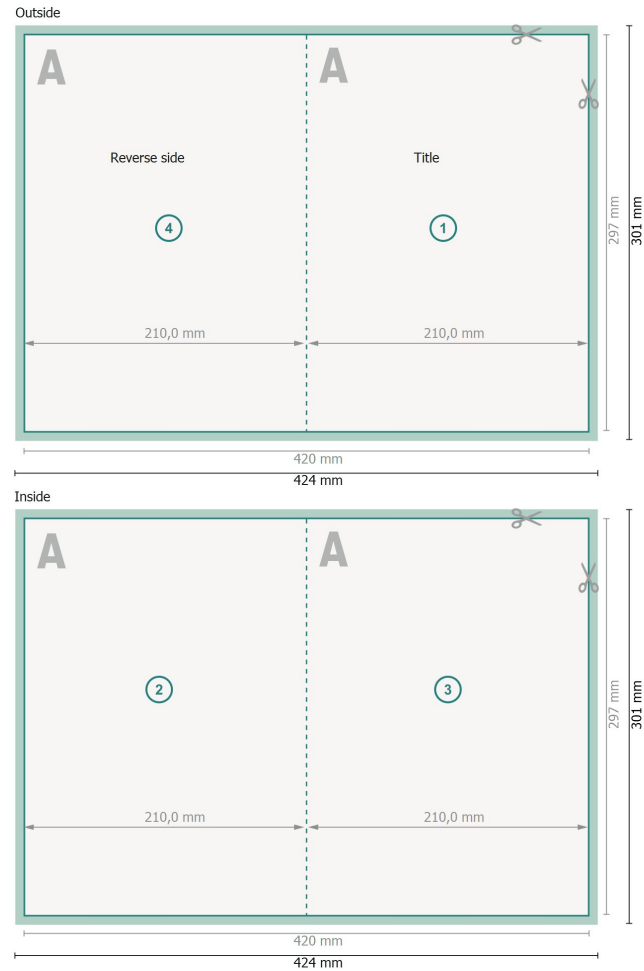

Folded Cards Portrait with spot hot foil stamping, A4

1 fold

Dataformat (incl. 2 mm bleed):

42,4 x 30,1 cm

bleed:

2 mm

Trimmed size:

42 x 29,7 cm

Trimmed size (closed):

21 x 29,7 cm

Safety margin:

4 mm

Maintaining space between the text/information and the edge of the trimmed format prevents undesirable cuts.

Explanation of symbols

 Bleed

 Reading direction

 Trimmed size

 Data format

 We will cut/perforate your product here

 Creasing/Folding

Please note:

Allow for trim allowance and safety margin according to instructions.

Arrange background graphics, images or graphics up to the edge of the data format.

Tolerances may occur during production due to cutting, punching and folding processes.

Printing data: Instructions and templates can be found under the menu item *Printing data* at www.onlineprinters.ie