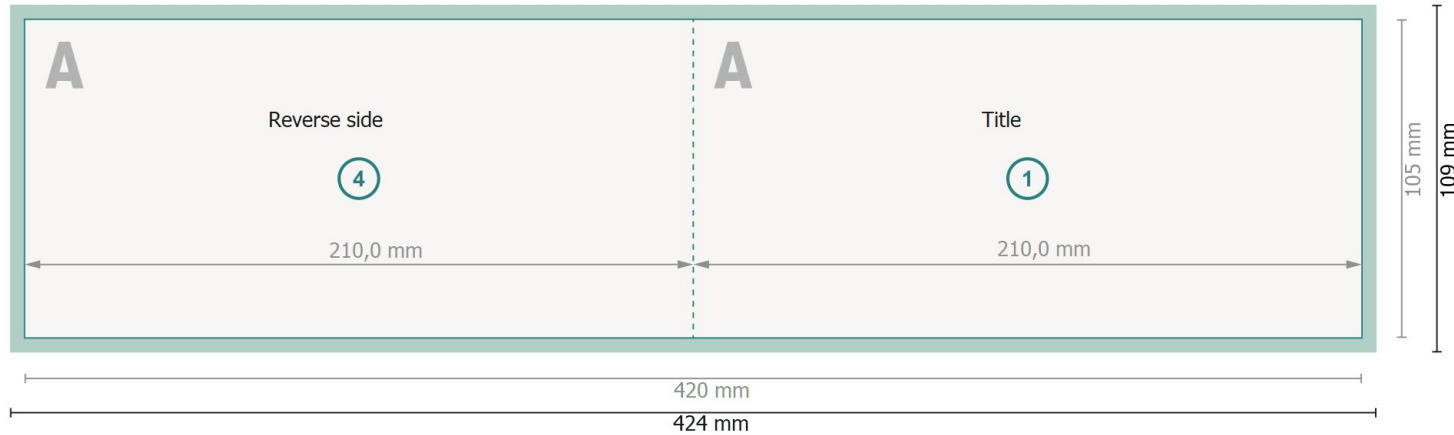

Folded Christmas cards with spot relief varnish, landscape, DL

1 fold

Outside

Dataformat (incl. 2 mm bleed):

42,4 x 10,9 cm

Trimmed size:

42 x 10,5 cm

bleed:

2 mm

Trimmed size (closed):

21 x 10,5 cm

Safety margin:

4 mm

Maintaining space between the text/information and the edge of the trimmed format prevents undesirable cuts.

Inside

Explanation of symbols

Arrange background graphics, images or graphics up to the edge of the data format.

Tolerances may occur during production due to cutting, punching and folding processes.

Printing data: Instructions and templates can be found under the menu item *Printing data* at www.onlineprinters.ie