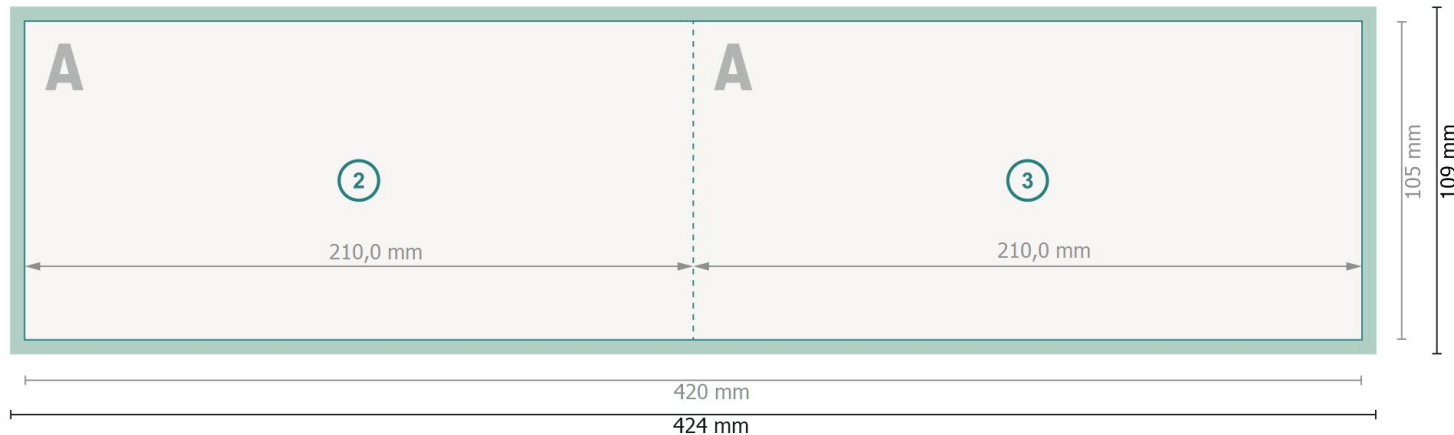

Folded Christmas cards with spot relief varnish, landscape, DL

1 fold

Outside

Dataformat (incl. 2 mm bleed):

42,4 x 10,9 cm

Trimmed size:

42 x 10,5 cm

bleed:

2 mm

Trimmed size (closed):

21 x 10,5 cm

Safety margin:

4 mm

Maintaining space between the text/information and the edge of the trimmed format prevents undesirable cuts.

Inside

Explanation of symbols

 Bleed

 Reading direction

 Trimmed size

 Data format

 We will cut/perforate your product here

 Creasing/Folding

Please note:

Allow for trim allowance and safety margin according to instructions.

Arrange background graphics, images or graphics up to the edge of the data format.

Tolerances may occur during production due to cutting, punching and folding processes.

Printing data: Instructions and templates can be found under the menu item *Printing data* at www.onlineprinters.ie