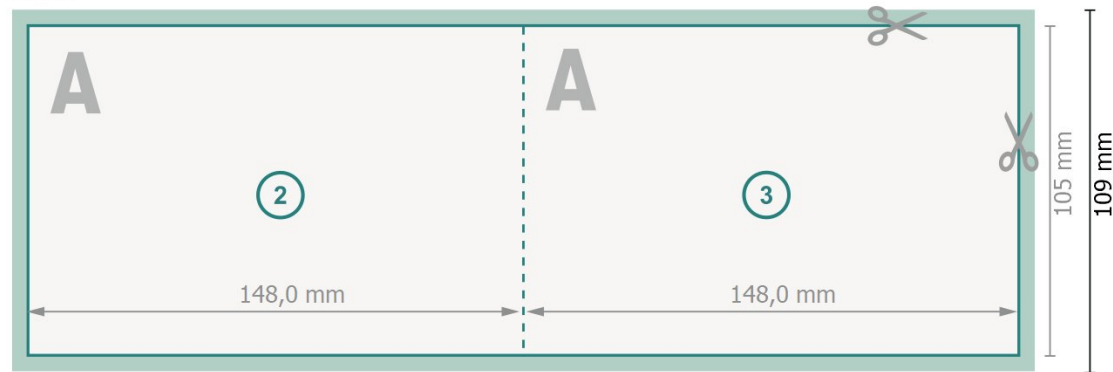

Folded Christmas cards with spot UV varnish, landscape, A6

1 fold

Outside

Inside

Dataformat (incl. 2 mm bleed):

30 x 10,9 cm

Trimmed size:

29,6 x 10,5 cm

bleed:

2 mm

Trimmed size (closed):

14,8 x 10,5 cm

Safety margin:

4 mm

Maintaining space between the text/information and the edge of the trimmed format prevents undesirable cuts.

Explanation of symbols

Arrange background graphics, images or graphics up to the edge of the data format.

Tolerances may occur during production due to cutting, punching and folding processes.

Printing data: Instructions and templates can be found under the menu item *Printing data* at www.onlineprinters.ie