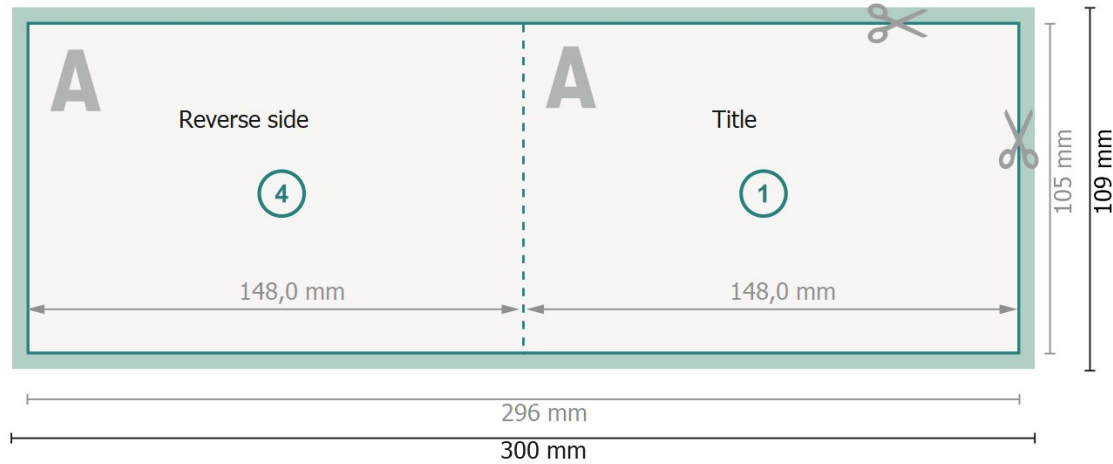

Folded Christmas cards with spot UV varnish, landscape, A6

1 fold

Outside

Inside

Dataformat (incl. 2 mm bleed):

30 x 10,9 cm

Trimmed size:

29,6 x 10,5 cm

bleed:

2 mm

Trimmed size (closed):

14,8 x 10,5 cm

Safety margin:

4 mm

Maintaining space between the text/information and the edge of the trimmed format prevents undesirable cuts.

Explanation of symbols

 Bleed

 Reading direction

 Trimmed size

 Data format

 We will cut/perforate your product here

 Creasing/Folding

Please note:

Allow for trim allowance and safety margin according to instructions.

Arrange background graphics, images or graphics up to the edge of the data format.

Tolerances may occur during production due to cutting, punching and folding processes.

Printing data: Instructions and templates can be found under the menu item *Printing data* at www.onlineprinters.ie