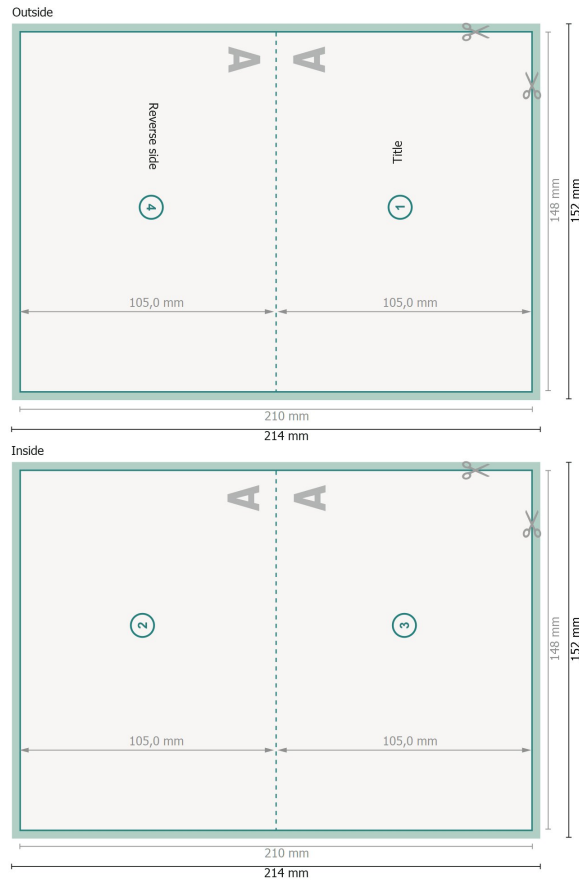

Folded Christmas cards with spot hot foil stamping, A6 landscape, long side creasing 1 fold

View rotated by 90 degrees.

Dataformat (incl. 2 mm bleed):

21,4 x 15,2 cm

bleed:

2 mm

Trimmed size:

21 x 14,8 cm

Trimmed size (closed):

14,8 x 10,5 cm

Safety margin:

4 mm

Maintaining space between the text/information and the edge of the trimmed format prevents undesirable cuts.

Explanation of symbols

 Bleed

 Reading direction

 Trimmed size

 Data format

 We will cut/perforate your product here

 Creasing/Folding

Please note:

Allow for trim allowance and safety margin according to instructions.

Arrange background graphics, images or graphics up to the edge of the data format.