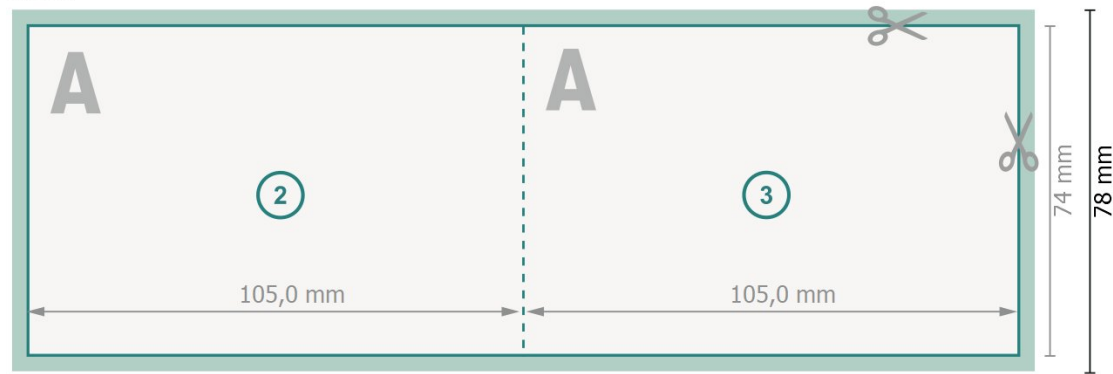

Folded Cards Landscape with spot relief varnish, A7

1 fold

Outside

Inside

Dataformat (incl. 2 mm bleed):

21,4 x 7,8 cm

bleed:

2 mm

Trimmed size:

21 x 7,4 cm

Trimmed size (closed):

10,5 x 7,4 cm

Safety margin:

4 mm

Maintaining space between the text/information and the edge of the trimmed format prevents undesirable cuts.

Explanation of symbols

Arrange background graphics, images or graphics up to the edge of the data format.

Tolerances may occur during production due to cutting, punching and folding processes.

Printing data: Instructions and templates can be found under the menu item *Printing data* at www.onlineprinters.ie