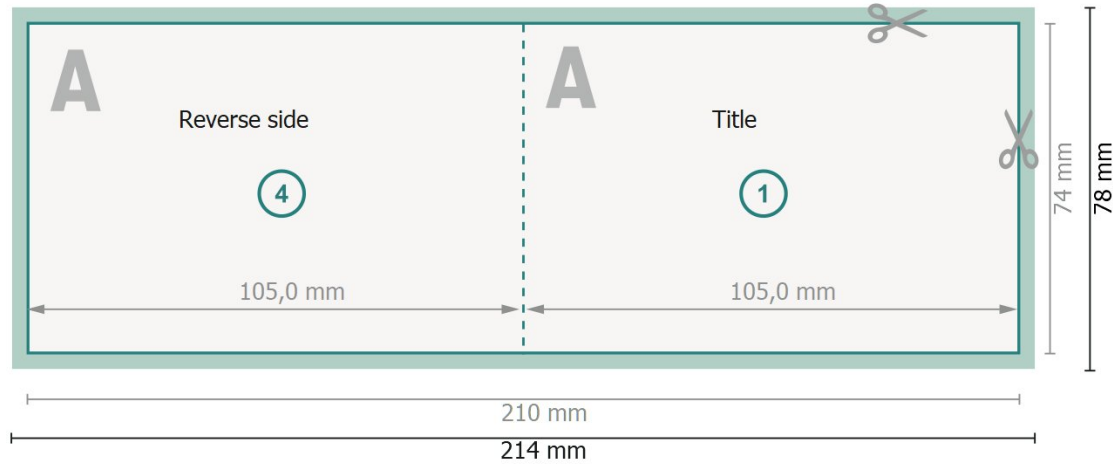

Folded Cards Landscape with spot relief varnish, A7

1 fold

Outside

Inside

Dataformat (incl. 2 mm bleed):

21,4 x 7,8 cm

bleed:

2 mm

Trimmed size:

21 x 7,4 cm

Trimmed size (closed):

10,5 x 7,4 cm

Safety margin:

4 mm

Maintaining space between the text/information and the edge of the trimmed format prevents undesirable cuts.

Explanation of symbols

 Bleed

 Reading direction

 Trimmed size

 Data format

 We will cut/perforate your product here

 Creasing/Folding

Please note:

Allow for trim allowance and safety margin according to instructions.

Arrange background graphics, images or graphics up to the edge of the data format.

Tolerances may occur during production due to cutting, punching and folding processes.

Printing data: Instructions and templates can be found under the menu item *Printing data* at www.onlineprinters.ie