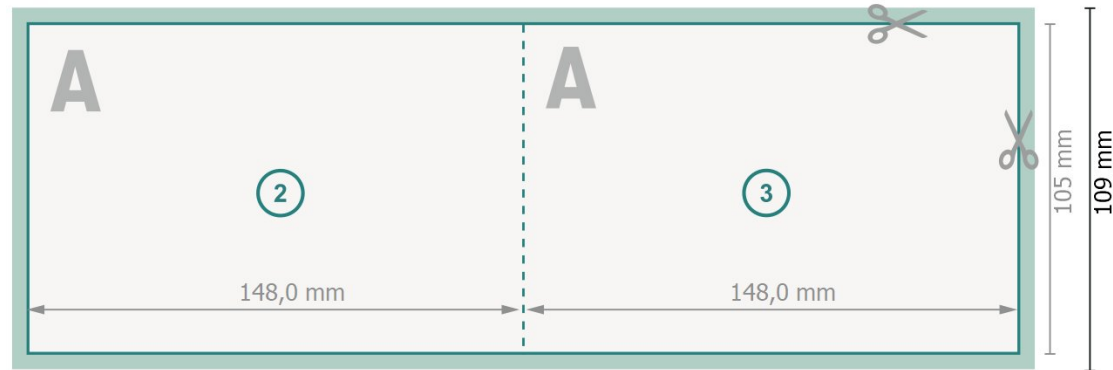

Folded Cards Landscape with spot hot foil stamping, A6

1 fold

Outside

Inside

Dataformat (incl. 2 mm bleed):

30 x 10,9 cm

bleed:

2 mm

Trimmed size:

29,6 x 10,5 cm

Trimmed size (closed):

14,8 x 10,5 cm

Safety margin:

4 mm

Maintaining space between the text/information and the edge of the trimmed format prevents undesirable cuts.

Explanation of symbols

Arrange background graphics, images or graphics up to the edge of the data format.

Tolerances may occur during production due to cutting, punching and folding processes.

Printing data: Instructions and templates can be found under the menu item *Printing data* at www.onlineprinters.ie