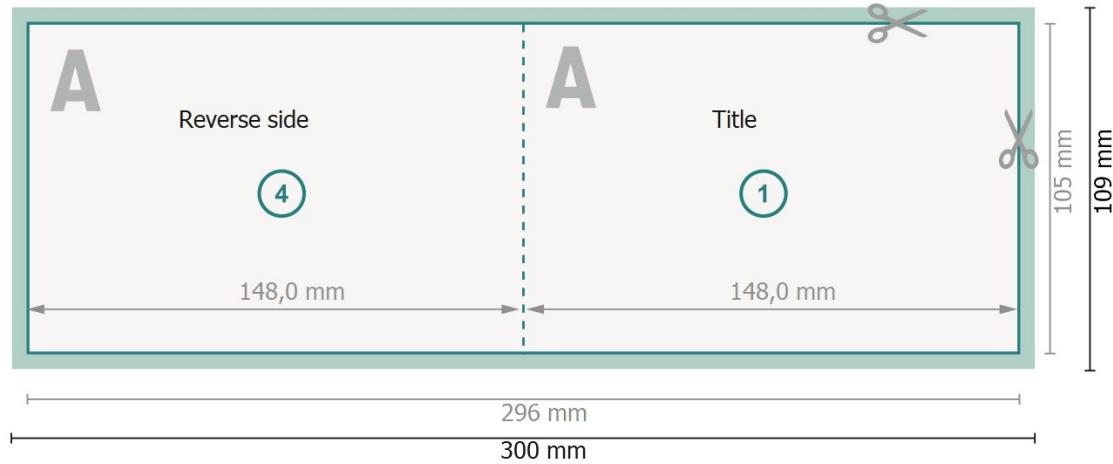

Folded Cards Landscape with spot hot foil stamping, A6

1 fold

Outside

Inside

Dataformat (incl. 2 mm bleed):

30 x 10,9 cm

bleed:

2 mm

Trimmed size:

29,6 x 10,5 cm

Trimmed size (closed):

14,8 x 10,5 cm

Safety margin:

4 mm

Maintaining space between the text/information and the edge of the trimmed format prevents undesirable cuts.

Explanation of symbols

 Bleed

 Reading direction

 Trimmed size

 Data format

 We will cut/perforate your product here

 Creasing/Folding

Please note:

Allow for trim allowance and safety margin according to instructions.

Arrange background graphics, images or graphics up to the edge of the data format.

Tolerances may occur during production due to cutting, punching and folding processes.

Printing data: Instructions and templates can be found under the menu item *Printing data* at www.onlineprinters.ie