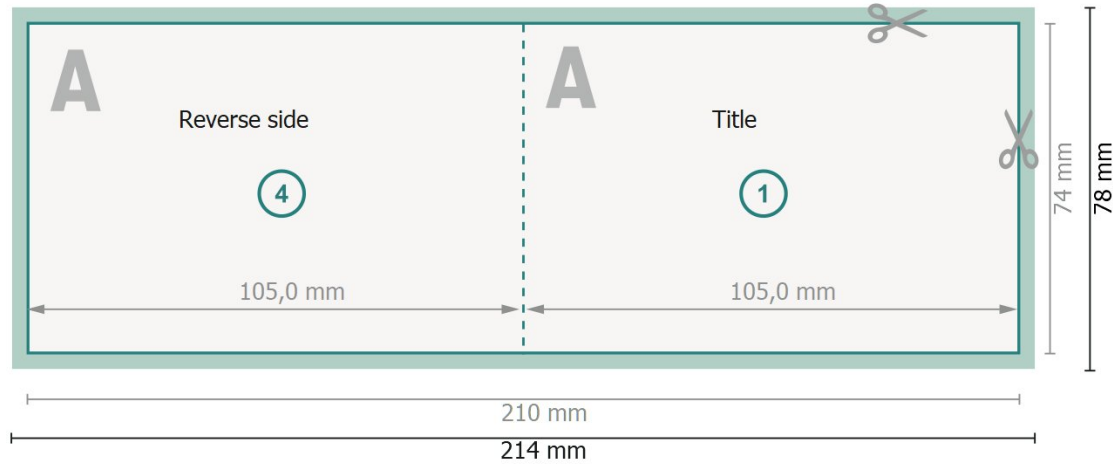

Folded Cards Landscape with spot hot foil stamping, A7

1 fold

Outside

Inside

Dataformat (incl. 2 mm bleed):

21,4 x 7,8 cm

bleed:

2 mm

Trimmed size:

21 x 7,4 cm

Trimmed size (closed):

10,5 x 7,4 cm

Safety margin:

4 mm

Maintaining space between the text/information and the edge of the trimmed format prevents undesirable cuts.

Explanation of symbols

 Bleed

 Reading direction

 Trimmed size

 Data format

 We will cut/perforate your product here

 Creasing/Folding

Please note:

Allow for trim allowance and safety margin according to instructions.

Arrange background graphics, images or graphics up to the edge of the data format.

Tolerances may occur during production due to cutting, punching and folding processes.

Printing data: Instructions and templates can be found under the menu item *Printing data* at www.onlineprinters.ie