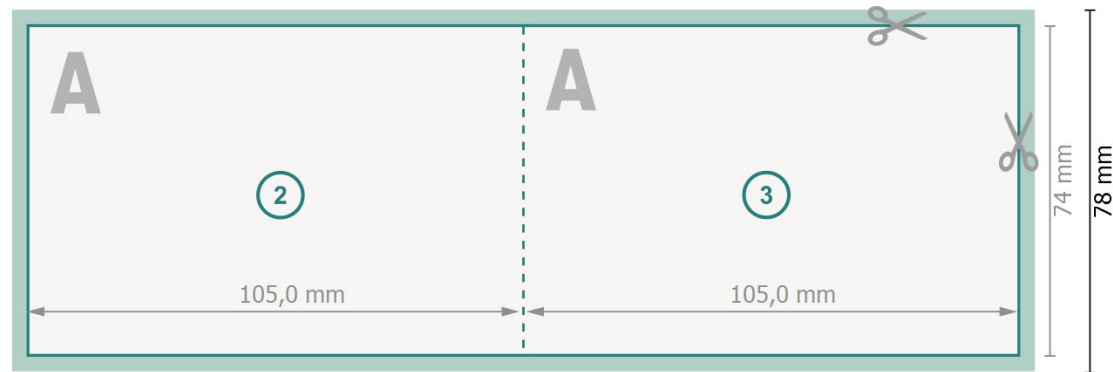

Folded Cards Landscape with spot hot foil stamping, A7

1 fold

Outside

Inside

Dataformat (incl. 2 mm bleed):

21,4 x 7,8 cm

bleed:

2 mm

Trimmed size:

21 x 7,4 cm

Trimmed size (closed):

10,5 x 7,4 cm

Safety margin:

4 mm

Maintaining space between the text/information and the edge of the trimmed format prevents undesirable cuts.

Explanation of symbols

Arrange background graphics, images or graphics up to the edge of the data format.

Tolerances may occur during production due to cutting, punching and folding processes.

Printing data: Instructions and templates can be found under the menu item *Printing data* at www.onlineprinters.ie