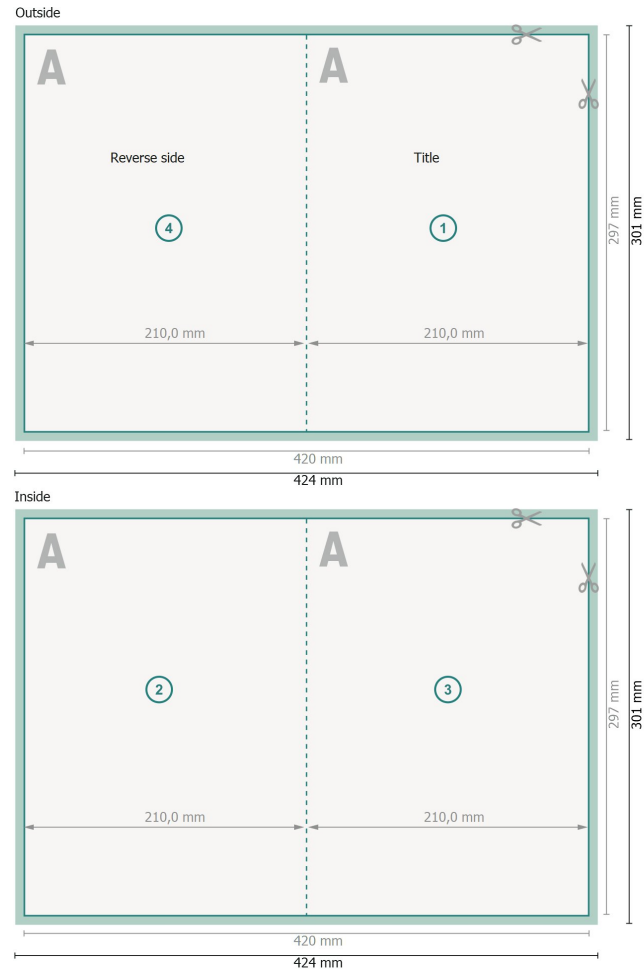

Folded Cards Portrait with spot relief varnish, A4

1 fold

Dataformat (incl. 2 mm bleed):

42,4 x 30,1 cm

bleed:

2 mm

Trimmed size:

42 x 29,7 cm

Trimmed size (closed):

21 x 29,7 cm

Safety margin:

4 mm

Maintaining space between the text/information and the edge of the trimmed format prevents undesirable cuts.

Explanation of symbols

 Bleed

 Reading direction

 Trimmed size

 Data format

 We will cut/perforate your product here

 Creasing/Folding

Please note:

Allow for trim allowance and safety margin according to instructions.

Arrange background graphics, images or graphics up to the edge of the data format.

Tolerances may occur during production due to cutting, punching and folding processes.

Printing data: Instructions and templates can be found under the menu item *Printing data* at www.onlineprinters.ie