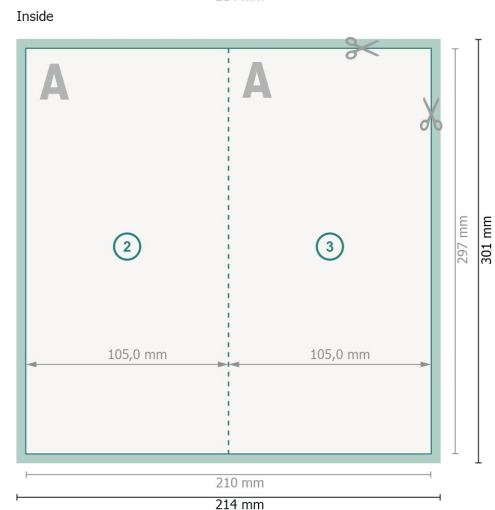

Folded Cards Portrait with spot relief varnish, A4 half

1 fold

Dataformat (incl. 2 mm bleed):

21,4 x 30,1 cm

bleed:

2 mm

Trimmed size:

21 x 29,7 cm

Trimmed size (closed):

10,5 x 29,7 cm

Safety margin:

4 mm

Maintaining space between the text/information and the edge of the trimmed format prevents undesirable cuts.

Explanation of symbols

 Bleed

 Reading direction

 Trimmed size

 Data format

 We will cut/perforate your product here

 Creasing/Folding

Please note:

Allow for trim allowance and safety margin according to instructions.

Arrange background graphics, images or graphics up to the edge of the data format.