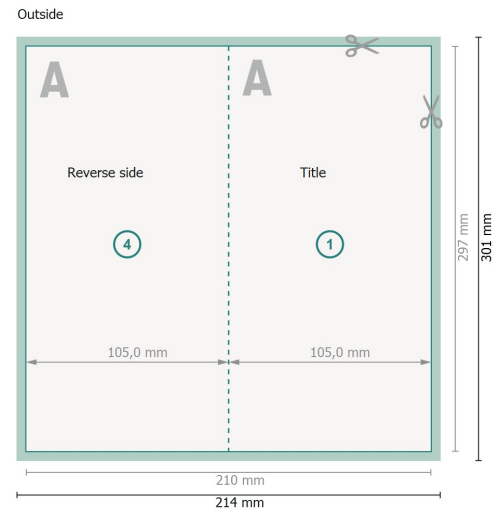

Folded Cards Portrait with spot relief varnish, A4 half

1 fold

Dataformat (incl. 2 mm bleed):

21,4 x 30,1 cm

bleed:

2 mm

Trimmed size:

21 x 29,7 cm

Trimmed size (closed):

10,5 x 29,7 cm

Safety margin:

4 mm

Maintaining space between the text/information and the edge of the trimmed format prevents undesirable cuts.

Explanation of symbols

 Bleed

 Reading direction

 Trimmed size

 Data format

 We will cut/perforate your product here

 Creasing/Folding

Please note:

Allow for trim allowance and safety margin according to instructions.

Arrange background graphics, images or graphics up to the edge of the data format.