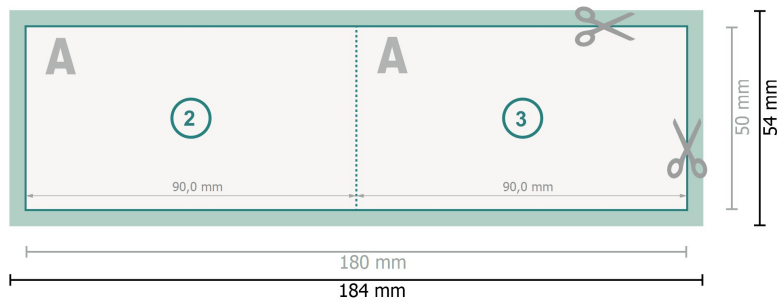

Folded Cards with spot hot foil stamping, Landscape, 9.0 x 5.0 cm

1 fold

Dataformat (incl. 2 mm bleed):

18,4 x 5,4 cm

bleed:

2 mm

Trimmed size:

18 x 5 cm

Trimmed size (closed):

9 x 5 cm

Safety margin:

4 mm

Maintaining space between the text/information and the edge of the trimmed format prevents undesirable cuts.

Explanation of symbols

 Bleed

 Reading direction

 Trimmed size

 Data format

 We will cut/perforate your product here

 Creasing/Folding

Please note:

Allow for trim allowance and safety margin according to instructions.

Arrange background graphics, images or graphics up to the edge of the data format.