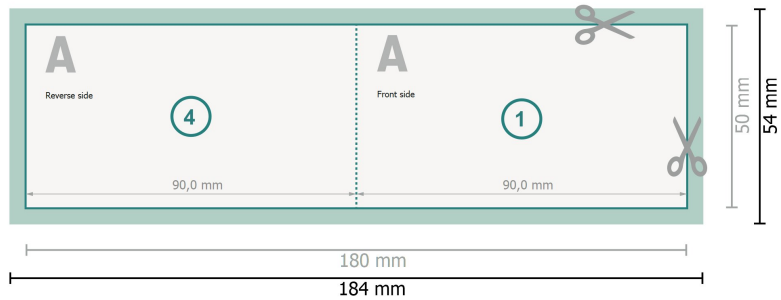

Folded Cards with spot hot foil stamping, Landscape, 9.0 x 5.0 cm

1 fold

Dataformat (incl. 2 mm bleed):

18,4 x 5,4 cm

bleed:

2 mm

Trimmed size:

18 x 5 cm

Trimmed size (closed):

9 x 5 cm

Safety margin:

4 mm

Maintaining space between the text/information and the edge of the trimmed format prevents undesirable cuts.

Explanation of symbols

 Bleed

 Reading direction

 Trimmed size

 Data format

 We will cut/perforate your product here

 Creasing/Folding

Please note:

Allow for trim allowance and safety margin according to instructions.

Arrange background graphics, images or graphics up to the edge of the data format.