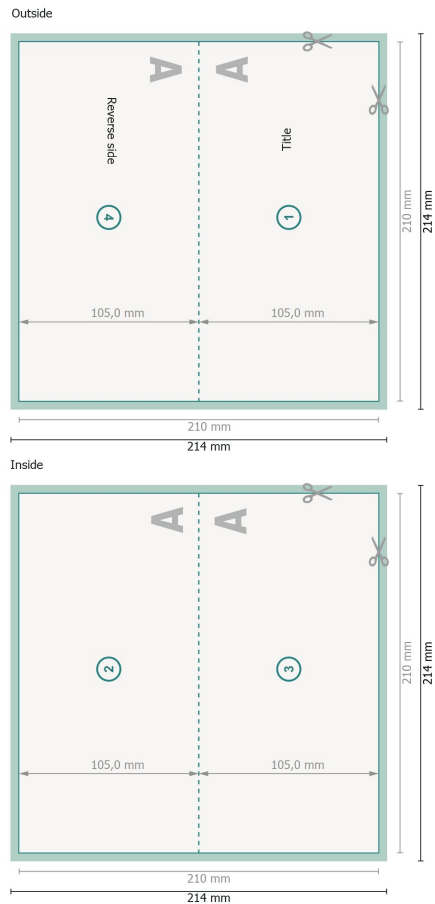

Folded cards with spot UV varnish, DL landscape, long side creasing

1 fold

View rotated by 90 degrees.

Dataformat (incl. 2 mm bleed):

21,4 x 21,4 cm

bleed:

2 mm

Trimmed size:

21 x 21 cm

Trimmed size (closed):

21 x 10,5 cm

Safety margin:

4 mm

Maintaining space between the text/information and the edge of the trimmed format prevents undesirable cuts.

Explanation of symbols

 Bleed

 Reading direction

 Trimmed size

 Data format

 We will cut/perforate your product here

 Creasing/Folding

Please note:

Allow for trim allowance and safety margin according to instructions.

Arrange background graphics, images or graphics up to the edge of the data format.