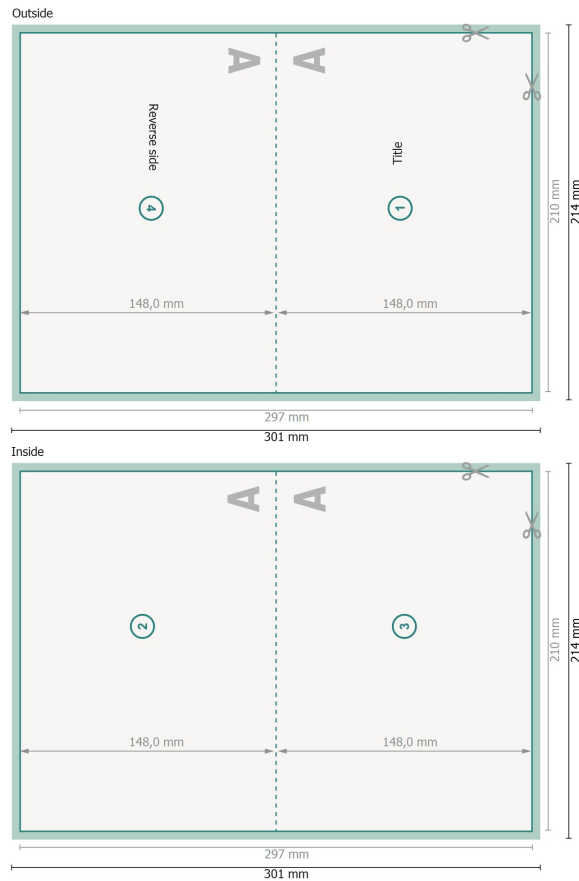

Folded cards with spot hot foil stamping, A5 landscape, long side creasing

1 fold

Dataformat (incl. 2 mm bleed):

30,1 x 21,4 cm

bleed:

2 mm

Trimmed size:

29,7 x 21 cm

Trimmed size (closed):

21 x 14,8 cm

Safety margin:

4 mm

Maintaining space between the text/information and the edge of the trimmed format prevents undesirable cuts.

Explanation of symbols

 Bleed

 Reading direction

 Trimmed size

 Data format

 We will cut/perforate your product here

 Creasing/Folding

Please note:

Allow for trim allowance and safety margin according to instructions.

Arrange background graphics, images or graphics up to the edge of the data format.