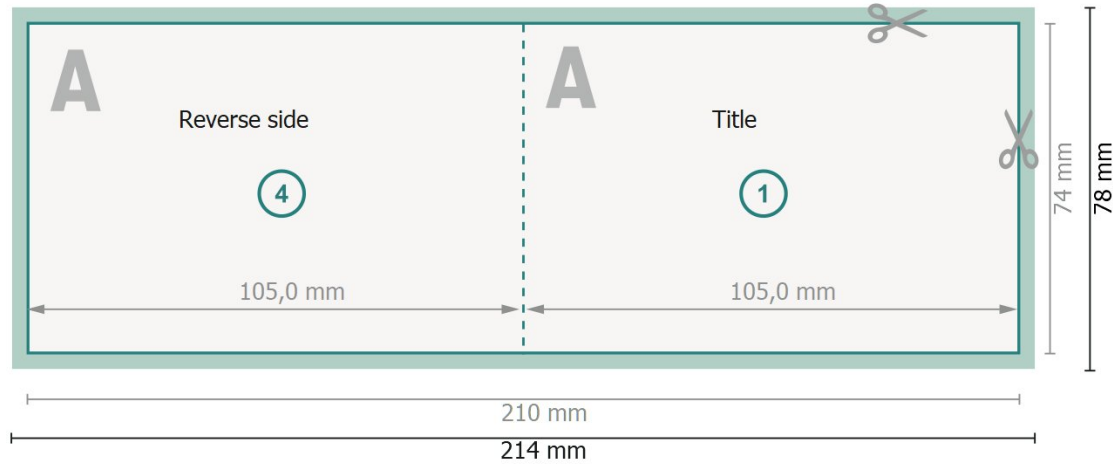

Folded Cards Landscape with spot UV varnish, A7

1 fold

Outside

Inside

Dataformat (incl. 2 mm bleed):

21,4 x 7,8 cm

bleed:

2 mm

Trimmed size:

21 x 7,4 cm

Trimmed size (closed):

10,5 x 7,4 cm

Safety margin:

4 mm

Maintaining space between the text/information and the edge of the trimmed format prevents undesirable cuts.

Explanation of symbols

 Bleed

 Reading direction

 Trimmed size

 Data format

 We will cut/perforate your product here

 Creasing/Folding

Please note:

Allow for trim allowance and safety margin according to instructions.

Arrange background graphics, images or graphics up to the edge of the data format.

Tolerances may occur during production due to cutting, punching and folding processes.

Printing data: Instructions and templates can be found under the menu item *Printing data* at www.onlineprinters.ie