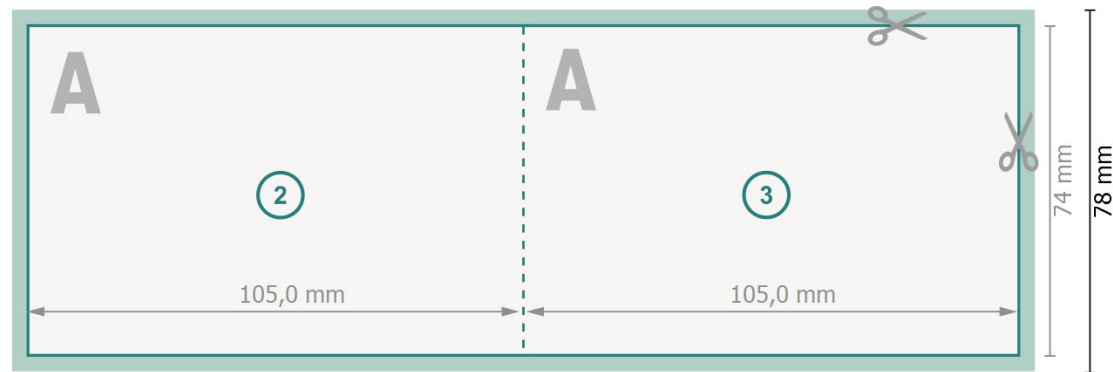

Folded Cards Landscape with spot UV varnish, A7

1 fold

Outside

Inside

Dataformat (incl. 2 mm bleed):

21,4 x 7,8 cm

bleed:

2 mm

Trimmed size:

21 x 7,4 cm

Trimmed size (closed):

10,5 x 7,4 cm

Safety margin:

4 mm

Maintaining space between the text/information and the edge of the trimmed format prevents undesirable cuts.

Explanation of symbols

Arrange background graphics, images or graphics up to the edge of the data format.

Tolerances may occur during production due to cutting, punching and folding processes.

Printing data: Instructions and templates can be found under the menu item *Printing data* at www.onlineprinters.ie