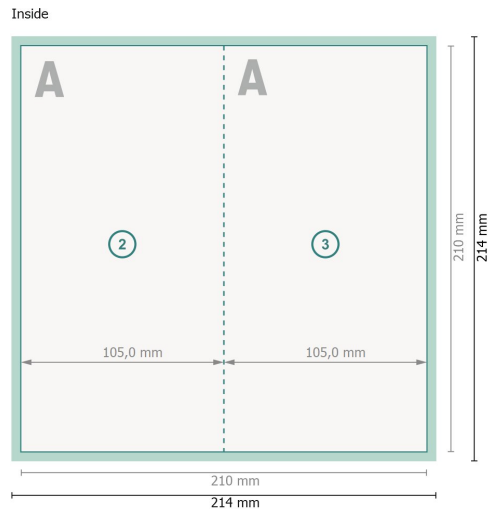

Folded Christmas cards with spot UV varnish, portrait, DL

4 pages, 1 fold

Dataformat (incl. 2 mm bleed):

21,4 x 21,4 cm

bleed:

2 mm

Trimmed size:

21 x 21 cm

Trimmed size (closed):

10,5 x 21 cm

Safety margin:

4 mm

Maintaining space between the text/information and the edge of the trimmed format prevents undesirable cuts.

Explanation of symbols

 Bleed

 Reading direction

 Trimmed size

 Data format

 We will cut/perforate your product here

 Creasing/Folding

Please note:

Allow for trim allowance and safety margin according to instructions.

Arrange background graphics, images or graphics up to the edge of the data format.