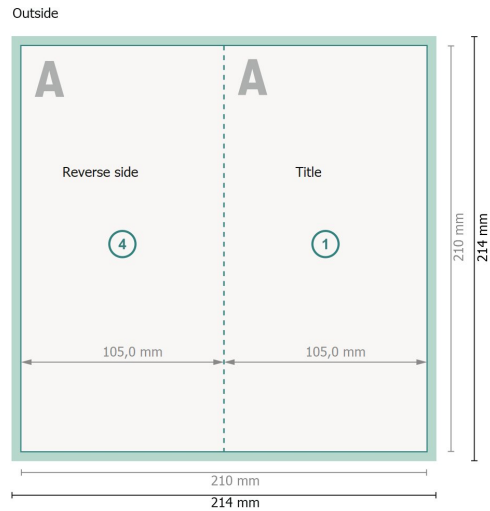

Folded Christmas cards with spot UV varnish, portrait, DL

4 pages, 1 fold

Dataformat (incl. 2 mm bleed):

21,4 x 21,4 cm

bleed:

2 mm

Trimmed size:

21 x 21 cm

Trimmed size (closed):

10,5 x 21 cm

Safety margin:

4 mm

Maintaining space between the text/information and the edge of the trimmed format prevents undesirable cuts.

Explanation of symbols

 Bleed

 Reading direction

 Trimmed size

 Data format

 We will cut/perforate your product here

 Creasing/Folding

Please note:

Allow for trim allowance and safety margin according to instructions.

Arrange background graphics, images or graphics up to the edge of the data format.