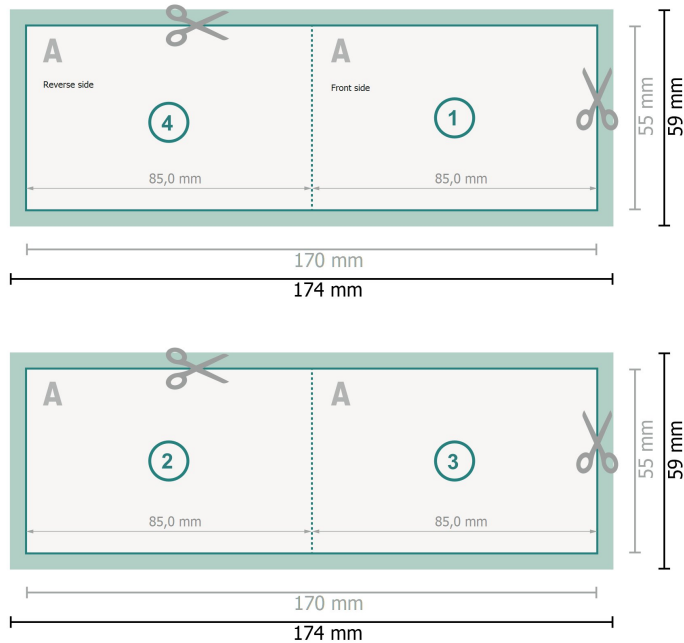

Folded Cards with spot relief varnish, Landscape, 8.5 x 5.5 cm

1 fold

Dataformat (incl. 2 mm bleed):

17,4 x 5,9 cm

bleed:

2 mm

Trimmed size:

17 x 5,5 cm

Trimmed size (closed):

8,5 x 5,5 cm

Safety margin:

4 mm

Maintaining space between the text/information and the edge of the trimmed format prevents undesirable cuts.

Explanation of symbols

 Bleed

 Reading direction

 Trimmed size

 Data format

 We will cut/perforate your product here

 Creasing/Folding

Please note:

Allow for trim allowance and safety margin according to instructions.

Arrange background graphics, images or graphics up to the edge of the data format.