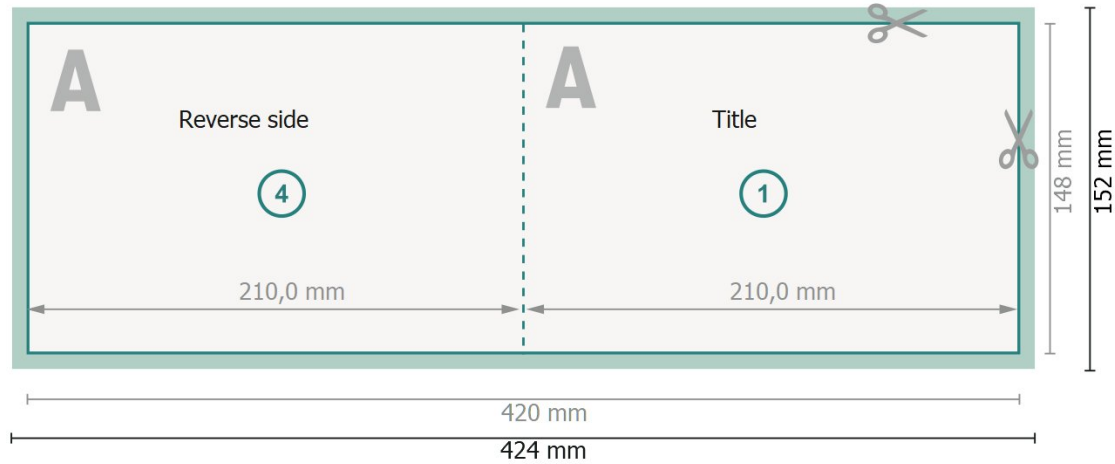

# Folded Cards Landscape with spot relief varnish, A5

1 fold

Outside

Inside

**Dataformat (incl. 2 mm bleed):**

42,4 x 15,2 cm

**bleed:**

2 mm

**Trimmed size:**

42 x 14,8 cm

**Trimmed size (closed):**

21 x 14,8 cm

**Safety margin:**

4 mm

Maintaining space between the text/information and the edge of the trimmed format prevents undesirable cuts.

## Explanation of symbols

 Bleed

 Reading direction

 Trimmed size

 Data format

 We will cut/perforate your product here

 Creasing/Folding

## Please note:

Allow for trim allowance and safety margin according to instructions.

Arrange background graphics, images or graphics up to the edge of the data format.

Tolerances may occur during production due to cutting, punching and folding processes.