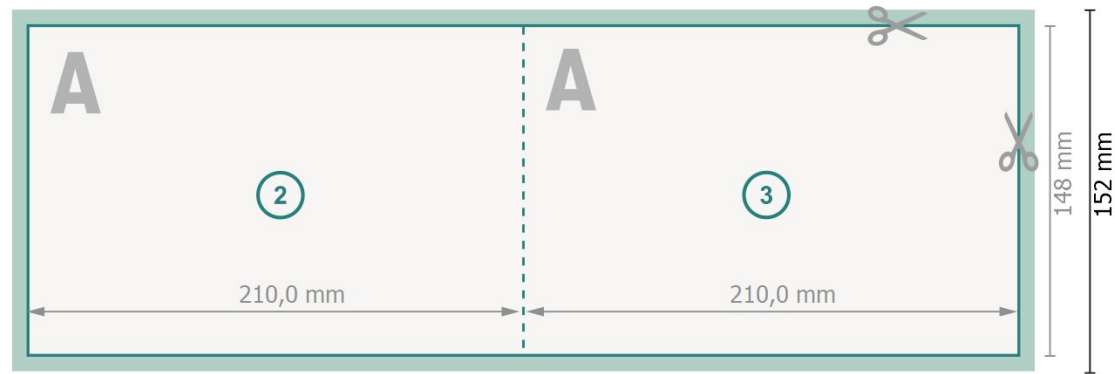

# Folded Cards Landscape with spot relief varnish, A5

1 fold

Outside

Inside

**Dataformat (incl. 2 mm bleed):**

42,4 x 15,2 cm

**bleed:**

2 mm

**Trimmed size:**

42 x 14,8 cm

**Trimmed size (closed):**

21 x 14,8 cm

**Safety margin:**

4 mm

Maintaining space between the text/information and the edge of the trimmed format prevents undesirable cuts.

## Explanation of symbols

 Bleed

 Reading direction

 Trimmed size

 Data format

 We will cut/perforate your product here

 Creasing/Folding