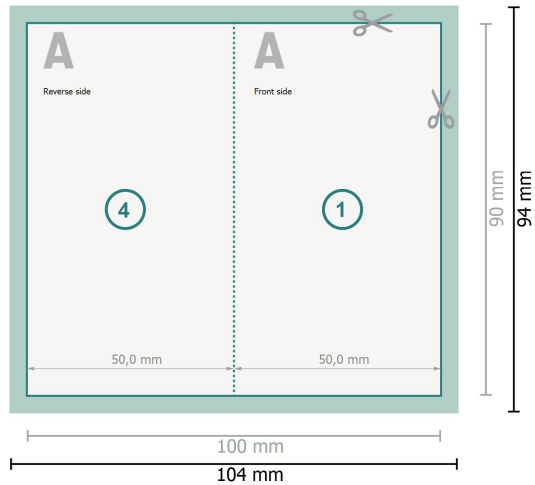

Folded Cards with spot hot foil stamping, Portrait, 5.0 x 9.0 cm

1 fold

Dataformat (incl. 2 mm bleed):

10,4 x 9,4 cm

bleed:

2 mm

Trimmed size:

10 x 9 cm

Trimmed size (closed):

5 x 9 cm

Safety margin:

4 mm

Maintaining space between the text/information and the edge of the trimmed format prevents undesirable cuts.

Explanation of symbols

 Bleed

 Reading direction

 Trimmed size

 Data format

 We will cut/perforate your product here

 Creasing/Folding

Please note:

Allow for trim allowance and safety margin according to instructions.

Arrange background graphics, images or graphics up to the edge of the data format.