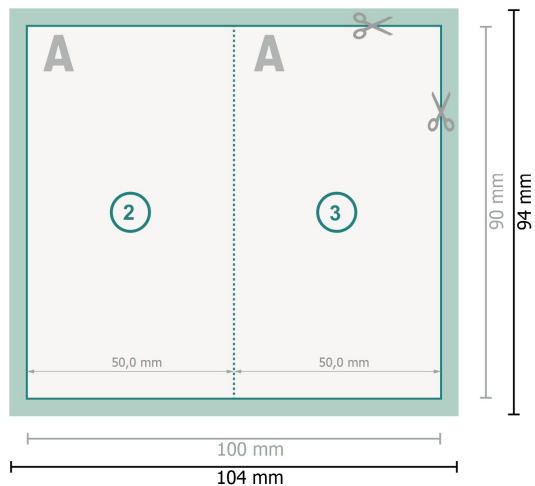

Folded Cards with spot hot foil stamping, Portrait, 5.0 x 9.0 cm

1 fold

Dataformat (incl. 2 mm bleed):

10,4 x 9,4 cm

bleed:

2 mm

Trimmed size:

10 x 9 cm

Trimmed size (closed):

5 x 9 cm

Safety margin:

4 mm

Maintaining space between the text/information and the edge of the trimmed format prevents undesirable cuts.

Explanation of symbols

 Bleed

 Reading direction

 Trimmed size

 Data format

 We will cut/perforate your product here

 Creasing/Folding

Please note:

Allow for trim allowance and safety margin according to instructions.

Arrange background graphics, images or graphics up to the edge of the data format.