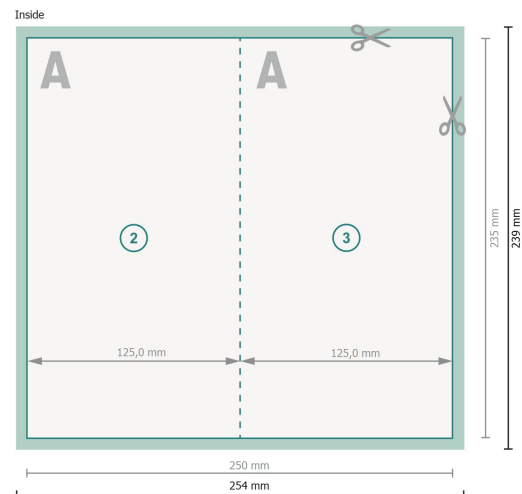

# Folded Cards Portrait with spot UV varnish, Maxi

1 fold

**Dataformat (incl. 2 mm bleed):**

25,4 x 23,9 cm

**bleed:**

2 mm

**Trimmed size:**

25 x 23,5 cm

**Trimmed size (closed):**

12,5 x 23,5 cm

**Safety margin:**

4 mm

Maintaining space between the text/information and the edge of the trimmed format prevents undesirable cuts.

**Explanation of symbols**

 Bleed

 Reading direction

 Trimmed size

 Data format

 We will cut/perforate your product here

 Creasing/Folding

**Please note:**

Allow for trim allowance and safety margin according to instructions.

Arrange background graphics, images or graphics up to the edge of the data format.