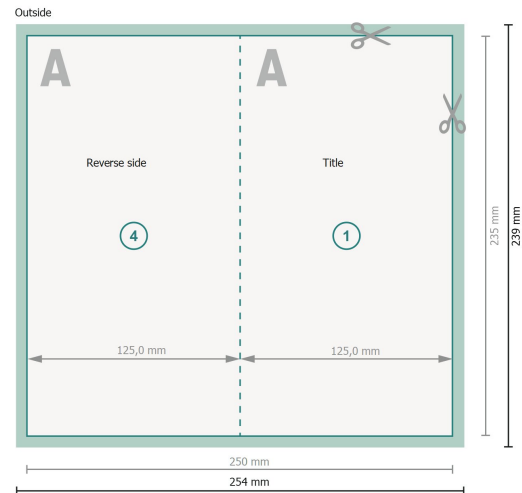

# Folded Cards Portrait with spot UV varnish, Maxi

1 fold

**Dataformat (incl. 2 mm bleed):**

25,4 x 23,9 cm

**bleed:**

2 mm

**Trimmed size:**

25 x 23,5 cm

**Trimmed size (closed):**

12,5 x 23,5 cm

**Safety margin:**

4 mm

Maintaining space between the text/information and the edge of the trimmed format prevents undesirable cuts.

**Explanation of symbols**

 Bleed

 Reading direction

 Trimmed size

 Data format

 We will cut/perforate your product here

 Creasing/Folding

**Please note:**

Allow for trim allowance and safety margin according to instructions.

Arrange background graphics, images or graphics up to the edge of the data format.