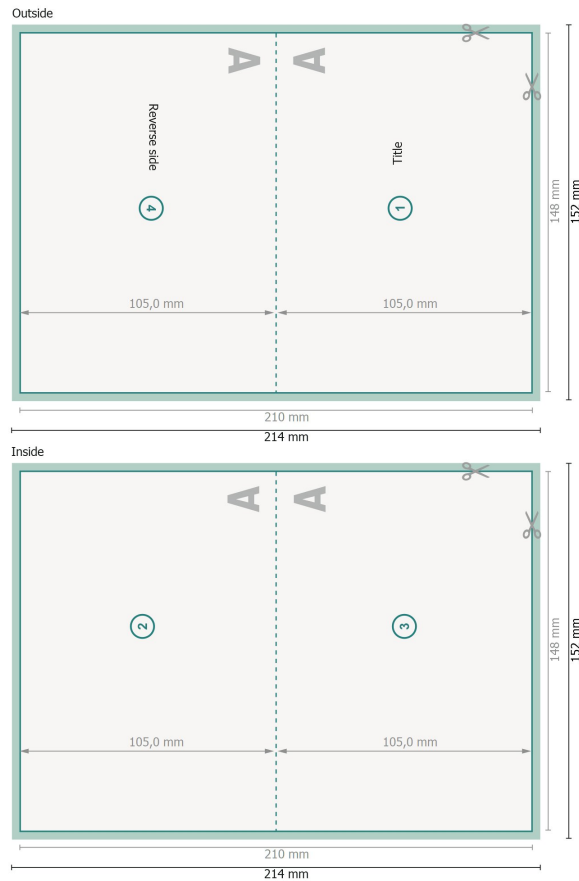

Folded Christmas cards with spot UV varnish, A6 landscape, long side creasing

1 fold

View rotated by 90 degrees.

Dataformat (incl. 2 mm bleed):

21,4 x 15,2 cm

bleed:

2 mm

Trimmed size:

21 x 14,8 cm

Trimmed size (closed):

14,8 x 10,5 cm

Safety margin:

4 mm

Maintaining space between the text/information and the edge of the trimmed format prevents undesirable cuts.

Explanation of symbols

 Bleed

 Reading direction

 Trimmed size

 Data format

 We will cut/perforate your product here

 Creasing/Folding

Please note:

Allow for trim allowance and safety margin according to instructions.

Arrange background graphics, images or graphics up to the edge of the data format.