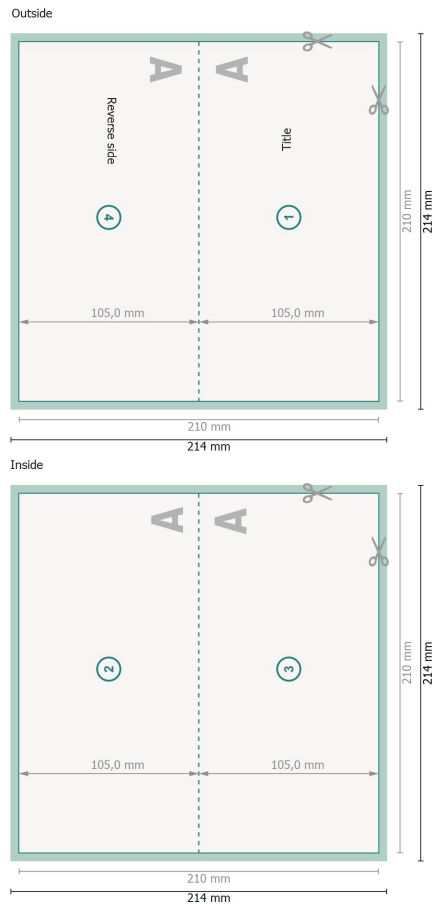

Folded cards with spot hot foil stamping, DL landscape, long side creasing

1 fold

View rotated by 90 degrees.

Dataformat (incl. 2 mm bleed):

21,4 x 21,4 cm

bleed:

2 mm

Trimmed size:

21 x 21 cm

Trimmed size (closed):

21 x 10,5 cm

Safety margin:

4 mm

Maintaining space between the text/information and the edge of the trimmed format prevents undesirable cuts.

Explanation of symbols

Bleed

Reading direction

Trimmed size

Data format

We will cut/perforate your product here

Creasing/Folding

Please note:

Allow for trim allowance and safety margin according to instructions.

Arrange background graphics, images or graphics up to the edge of the data format.

Tolerances may occur during production due to cutting, punching and folding processes.

Printing data: Instructions and templates can be found under the menu item *Printing data* at www.onlineprinters.ie