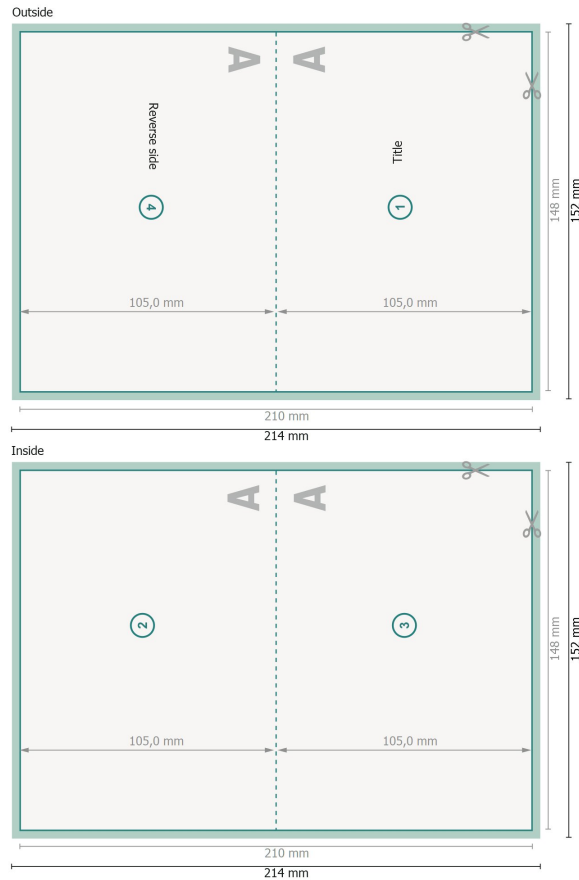

Folded cards with spot relief varnish, A6 landscape, long side creasing

1 fold

View rotated by 90 degrees.

Dataformat (incl. 2 mm bleed):

21,4 x 15,2 cm

bleed:

2 mm

Trimmed size:

21 x 14,8 cm

Trimmed size (closed):

14,8 x 10,5 cm

Safety margin:

4 mm

Maintaining space between the text/information and the edge of the trimmed format prevents undesirable cuts.

Explanation of symbols

 Bleed

 Reading direction

 Trimmed size

 Data format

 We will cut/perforate your product here

 Creasing/Folding

Please note:

Allow for trim allowance and safety margin according to instructions.

Arrange background graphics, images or graphics up to the edge of the data format.