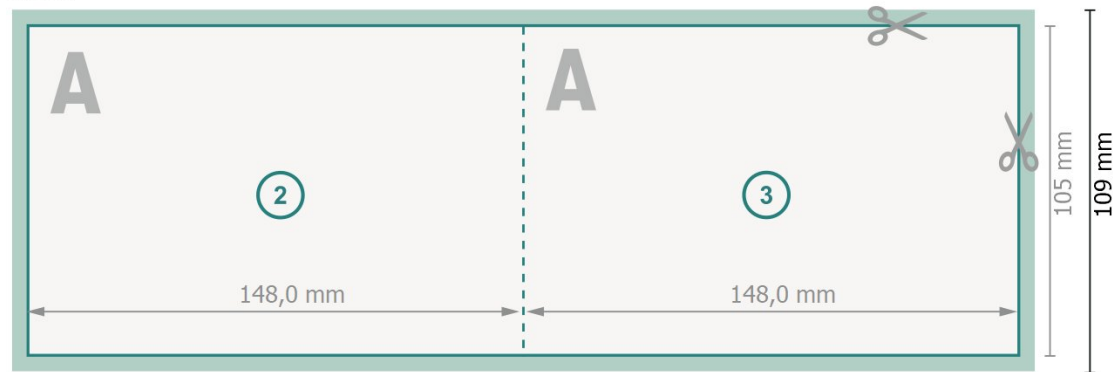

Folded Cards Landscape with spot relief varnish, A6

1 fold

Outside

Inside

Dataformat (incl. 2 mm bleed):

30 x 10,9 cm

bleed:

2 mm

Trimmed size:

29,6 x 10,5 cm

Trimmed size (closed):

14,8 x 10,5 cm

Safety margin:

4 mm

Maintaining space between the text/information and the edge of the trimmed format prevents undesirable cuts.

Explanation of symbols

Arrange background graphics, images or graphics up to the edge of the data format.

Tolerances may occur during production due to cutting, punching and folding processes.

Printing data: Instructions and templates can be found under the menu item *Printing data* at www.onlineprinters.ie