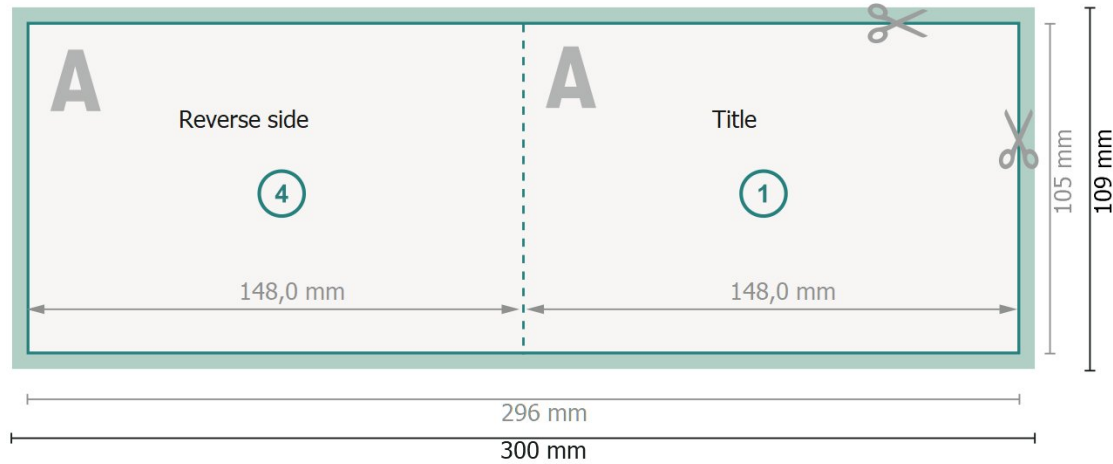

Folded Cards Landscape with spot relief varnish, A6

1 fold

Outside

Inside

Dataformat (incl. 2 mm bleed):

30 x 10,9 cm

bleed:

2 mm

Trimmed size:

29,6 x 10,5 cm

Trimmed size (closed):

14,8 x 10,5 cm

Safety margin:

4 mm

Maintaining space between the text/information and the edge of the trimmed format prevents undesirable cuts.

Explanation of symbols

 Bleed

 Reading direction

 Trimmed size

 Data format

 We will cut/perforate your product here

 Creasing/Folding

Please note:

Allow for trim allowance and safety margin according to instructions.

Arrange background graphics, images or graphics up to the edge of the data format.

Tolerances may occur during production due to cutting, punching and folding processes.

Printing data: Instructions and templates can be found under the menu item *Printing data* at www.onlineprinters.ie