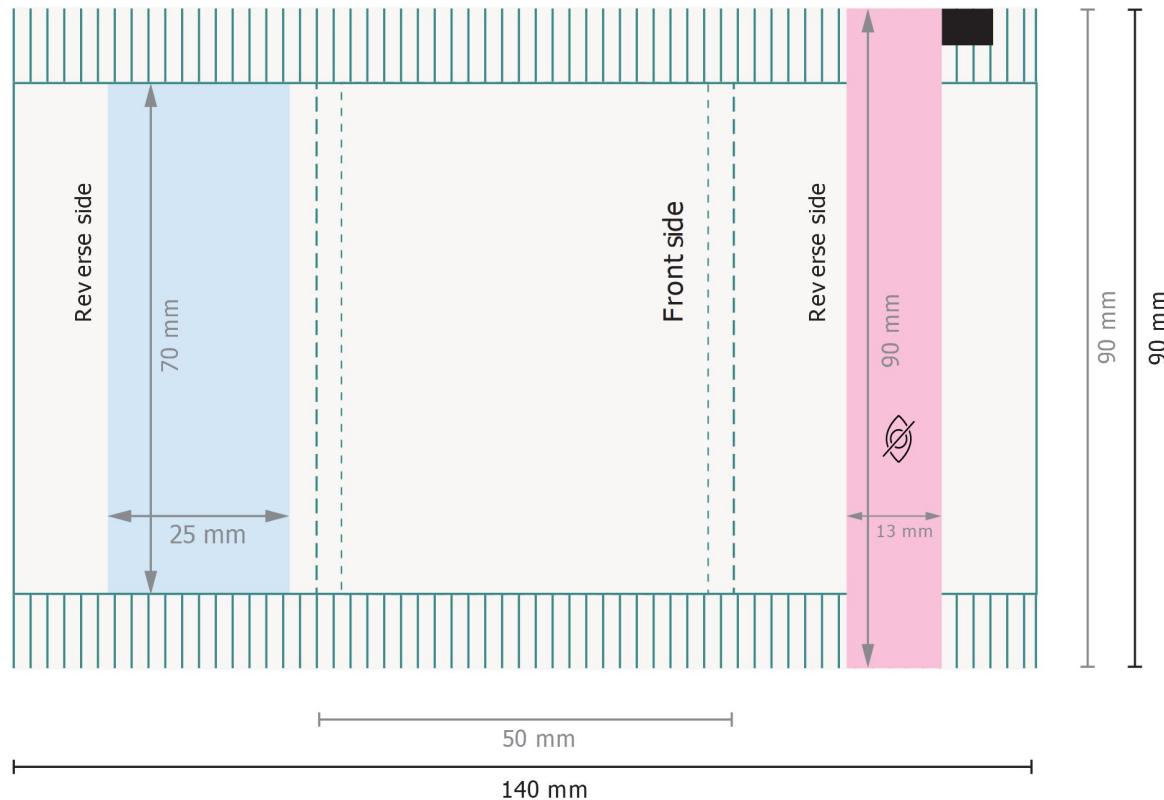

Christmas biscuits

Cinnamon stars

■ Area for content information.

Data format:
14 x 9 cm

Trimmed size (closed):
5 x 9 cm

Safety margin:
4 mm
Maintaining space between the text/information and the edge of the trimmed format prevents undesirable cuts.

Please note:

Allow for trim allowance and safety margin according to instructions.

Arrange background graphics, images or graphics up to the edge of the data format.

Tolerances may occur during production due to cutting, punching and folding processes.

Printing data: Instructions and templates can be found under the menu item *Printing data* at www.onlineprinters.ie

Explanation of symbols

— Trimmed size

— Data format

■ invisible