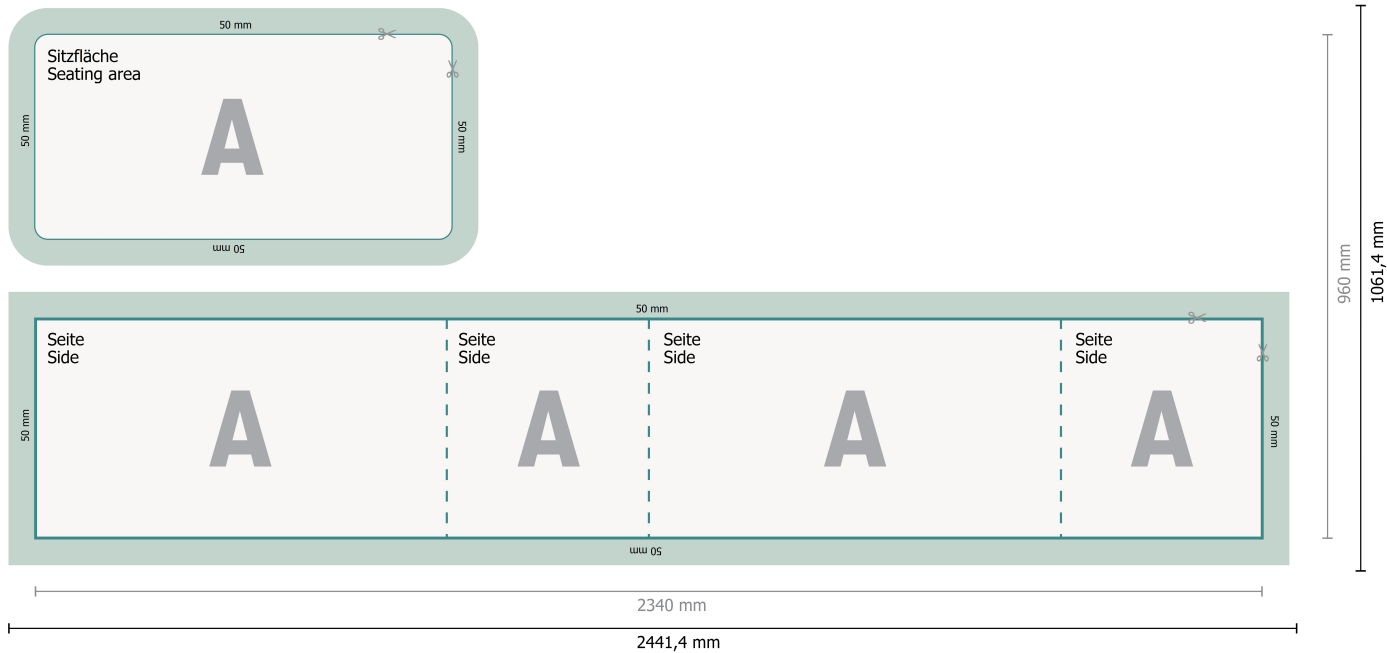

Cube seats for 2 people

Dataformat (incl. inlay):
244,14 x 106,14 cm

Trimmed size:
234 x 96 cm

Please remove the die line from the download template before generating your printfiles.
Please provide a second file (view file) to specify the position of the die line.

Explanation of symbols

-  Reading direction
-  Trimmed size
-  Data format
-  We will cut/perforate your product here
-  inlay
-  Creasing/Folding

Please note:

Allow for trim allowance and safety margin according to instructions.

Arrange background graphics, images or graphics up to the edge of the data format.

Tolerances may occur during production due to cutting, punching and folding processes.

Printing data: Instructions and templates can be found under the menu item *Printing data* at www.onlineprinters.ie