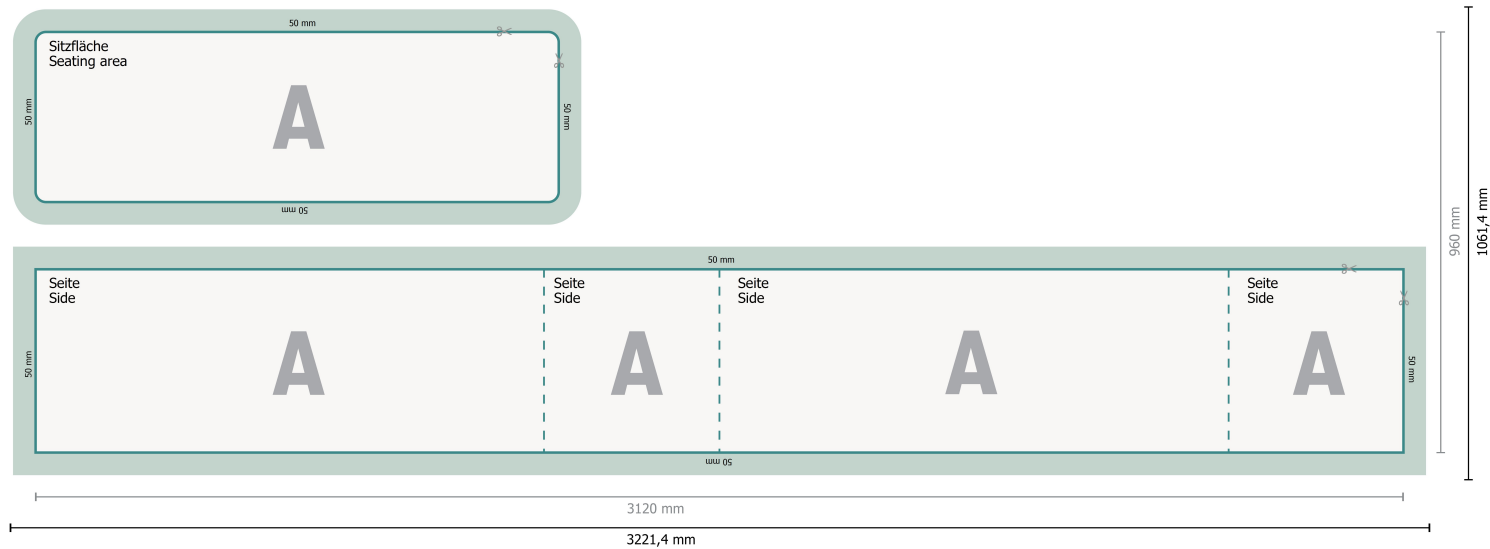

Cube seats for 3 people

Dataformat (incl. inlay):
322,14 x 106,14 cm

Trimmed size:
312 x 96 cm

Please remove the die line from the download template before generating your printfiles.
Please provide a second file (view file) to specify the position of the die line.

Explanation of symbols

-  Reading direction
-  Trimmed size
-  Data format
-  We will cut/perforate your product here
-  inlay
-  Creasing/Folding

Please note:

Allow for trim allowance and safety margin according to instructions.

Arrange background graphics, images or graphics up to the edge of the data format.

Tolerances may occur during production due to cutting, punching and folding processes.

Printing data: Instructions and templates can be found under the menu item *Printing data* at www.onlineprinters.ie