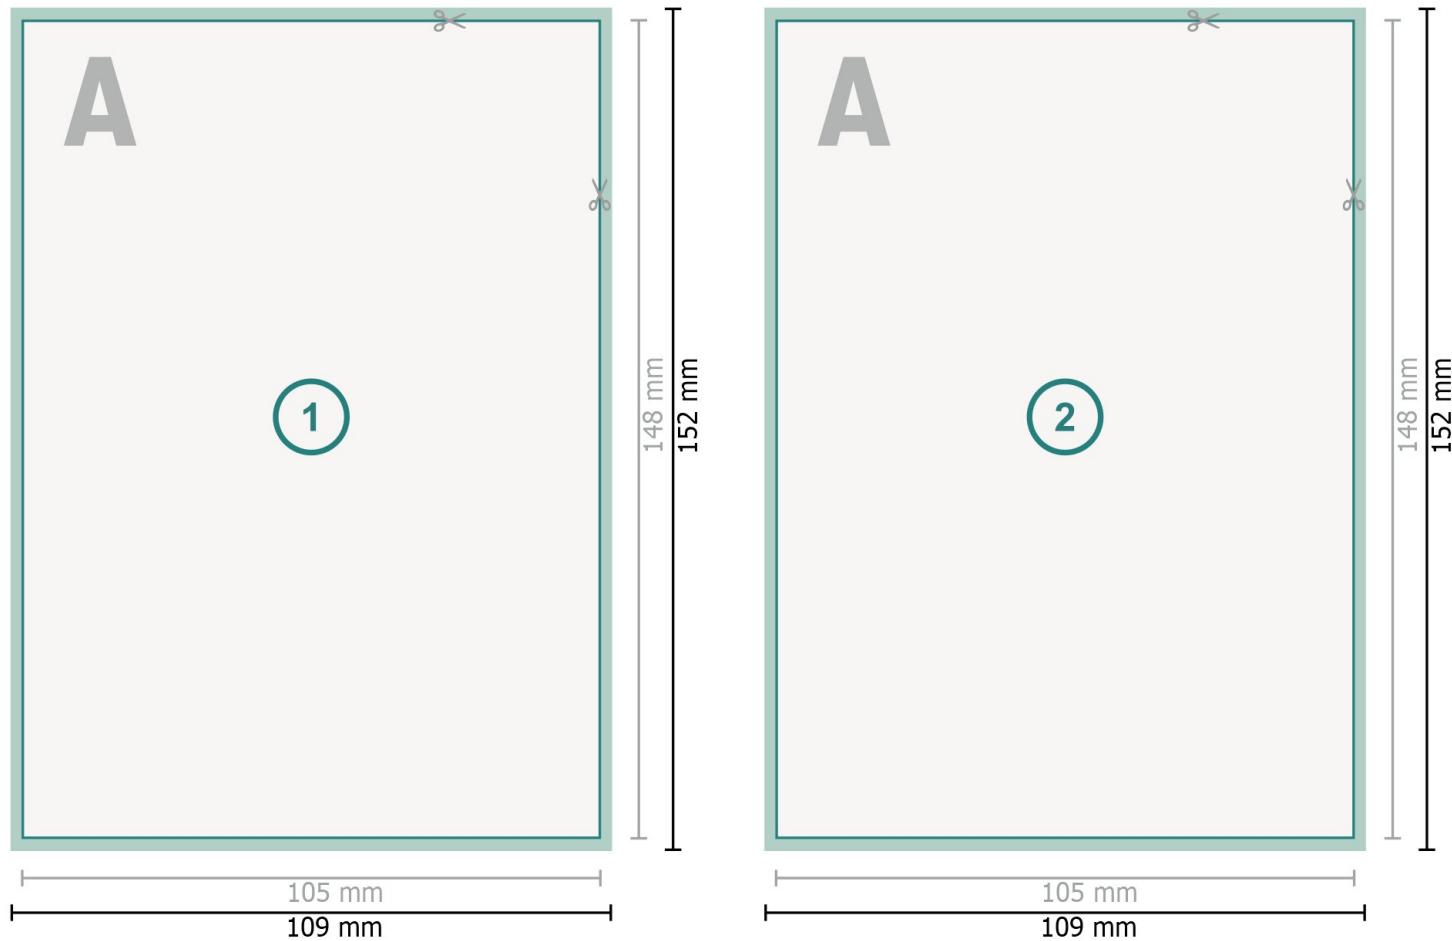

Postcards with spot relief varnish, A6

Dataformat (incl. mm bleed):
10,9 x 15,2 cm

bleed:
mm

Trimmed size:
10,5 x 14,8 cm

Safety margin:
4 mm
Maintaining space between the text/information and the edge of the trimmed format prevents undesirable cuts.

Please note:

Allow for trim allowance and safety margin according to instructions.

Arrange background graphics, images or graphics up to the edge of the data format.

Tolerances may occur during production due to cutting, punching and folding processes.

Printing data: Instructions and templates can be found under the menu item *Printing data* at www.onlineprinters.ie

Explanation of symbols

 Bleed

 Reading direction

 Trimmed size

 Data format