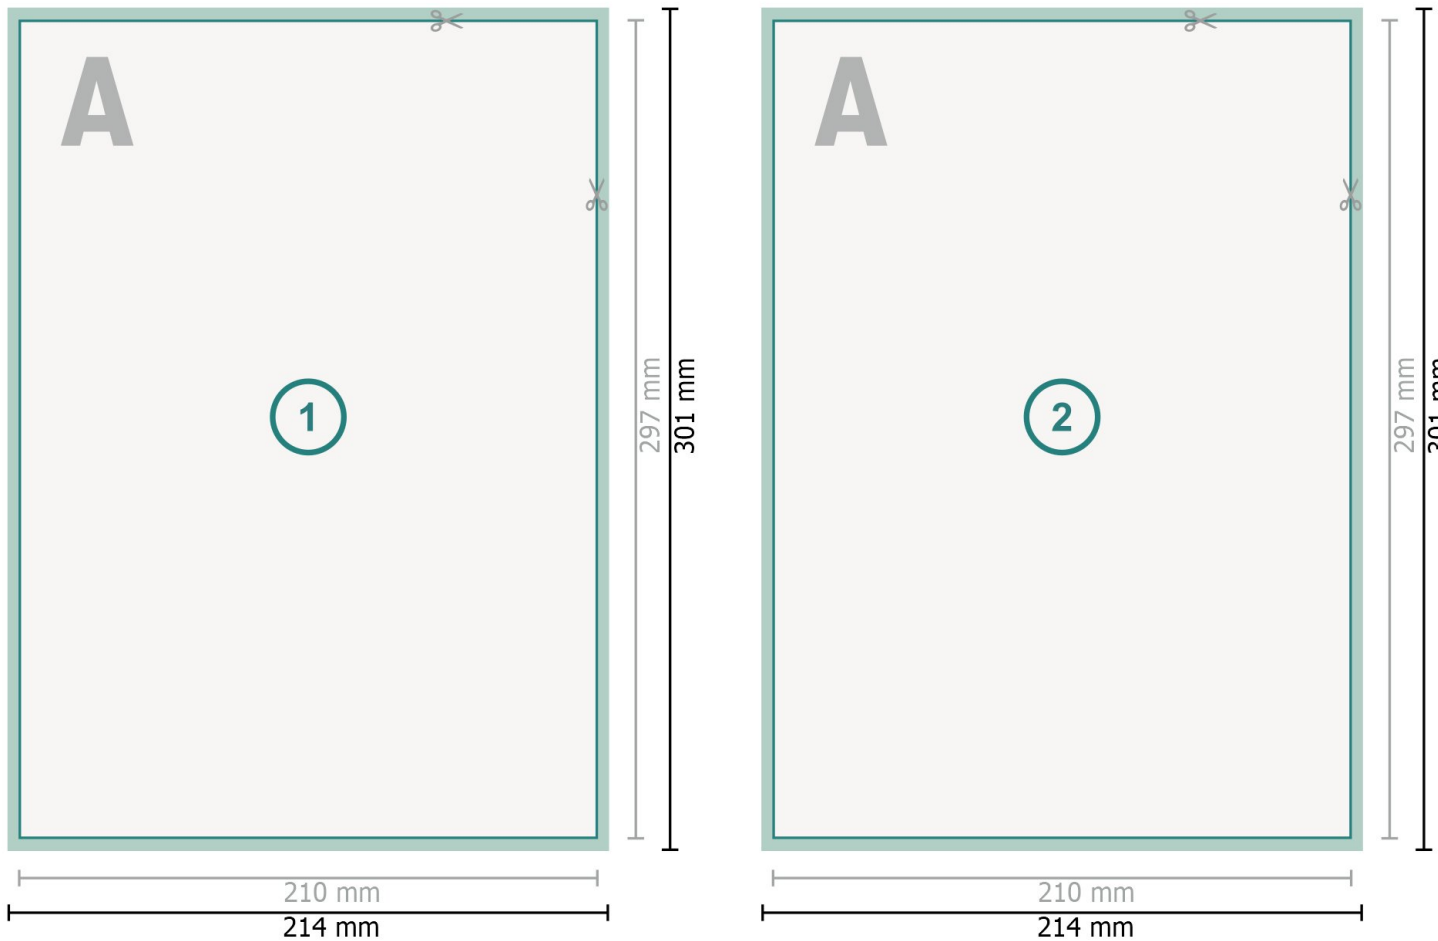

Postcards with spot relief varnish, A4

Dataformat (incl. mm bleed):

21,4 x 30,1 cm

bleed:

mm

Trimmed size:

21 x 29,7 cm

Safety margin:

4 mm

Maintaining space between the text/information and the edge of the trimmed format prevents undesirable cuts.

Please note:

Allow for trim allowance and safety margin according to instructions.

Arrange background graphics, images or graphics up to the edge of the data format.

Tolerances may occur during production due to cutting, punching and folding processes.

Printing data: Instructions and templates can be found under the menu item *Printing data* at www.onlineprinters.ie

Explanation of symbols

 Bleed

 Reading direction

 Trimmed size

 Data format