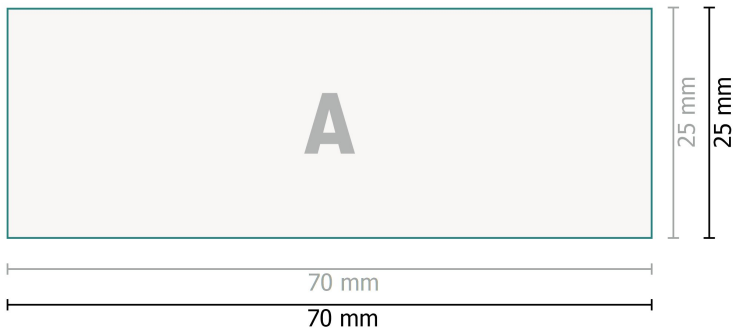

Trodat Printy self-inking stamp, 4915

Texts, objects and graphs must be created in 100 % black, no grey scales

Data format:

7 x 2,5 cm

Safety margin:

1 mm

Maintaining space between the text/information and the edge of the trimmed format prevents undesirable cuts.

Explanation of symbols

A Reading direction

—| Trimmed size

—| Data format

Please note:

Allow for trim allowance and safety margin according to instructions.

Arrange background graphics, images or graphics up to the edge of the data format.

Tolerances may occur during production due to cutting, punching and folding processes.

Printing data: Instructions and templates can be found under the menu item *Printing data* at www.onlineprinters.ie