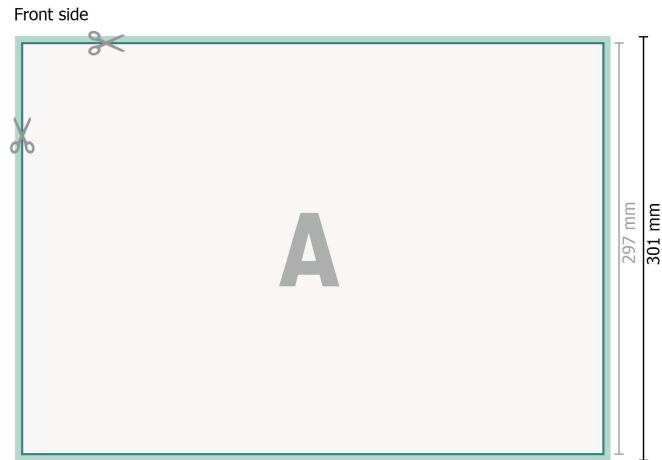

NCR pads, landscape, A3

Dataformat (incl. 2 mm bleed):

42,4 x 30,1 cm

bleed:

2 mm

Trimmed size:

42 x 29,7 cm

Safety margin:

4 mm

Maintaining space between the text/information and the edge of the trimmed format prevents undesirable cuts.

Please note:

Allow for trim allowance and safety margin according to instructions.

Arrange background graphics, images or graphics up to the edge of the data format.

Explanation of symbols

 Bleed

 Reading direction

 Trimmed size

 Data format