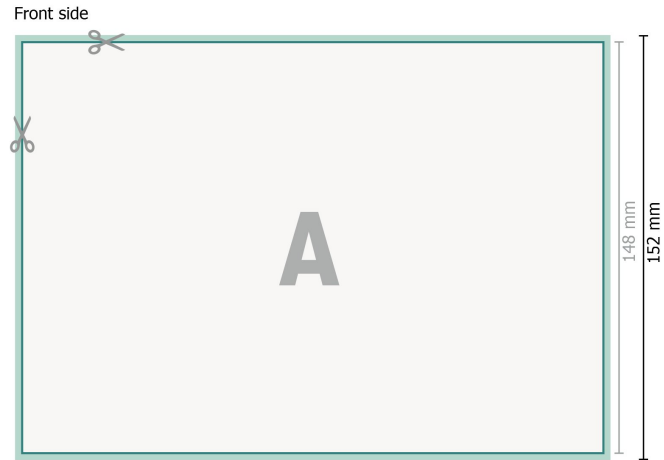

NCR pads, landscape, A5

Dataformat (incl. 2 mm bleed):

21,4 x 15,2 cm

bleed:

2 mm

Trimmed size:

21 x 14,8 cm

Safety margin:

4 mm

Maintaining space between the text/information and the edge of the trimmed format prevents undesirable cuts.

Please note:

Allow for trim allowance and safety margin according to instructions.

Arrange background graphics, images or graphics up to the edge of the data format.

Explanation of symbols

 Bleed

 Reading direction

 Trimmed size

 Data format