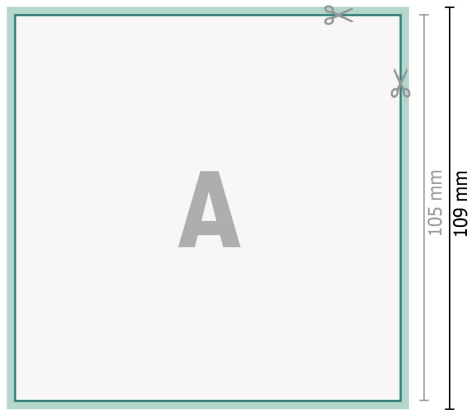

Wedding cards, A6 square

2 pages, 300 gsm art print paper

Front side

Reverse side

Dataformat (incl. 2 mm bleed):

10,9 x 10,9 cm

bleed:

2 mm

Trimmed size:

10,5 x 10,5 cm

Safety margin:

4 mm

Maintaining space between the text/information and the edge of the trimmed format prevents undesirable cuts.

Explanation of symbols

 Bleed

 Reading direction

 Trimmed size

 Data format

 We will cut/perforate your product here

Please note:

Allow for trim allowance and safety margin according to instructions.

Arrange background graphics, images or graphics up to the edge of the data format.