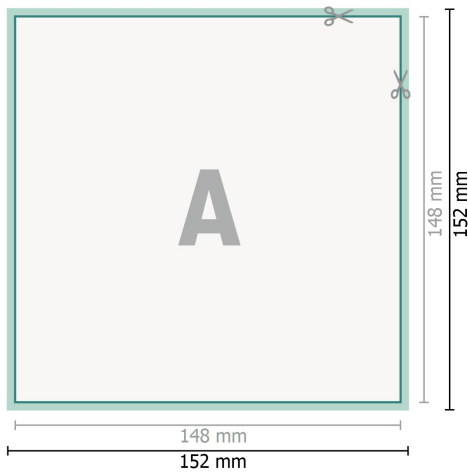

Wedding cards, A5 square

2 pages, 300 gsm art print paper

Front side

Reverse side

Dataformat (incl. 2 mm bleed):

15,2 x 15,2 cm

bleed:

2 mm

Trimmed size:

14,8 x 14,8 cm

Safety margin:

4 mm

Maintaining space between the text/information and the edge of the trimmed format prevents undesirable cuts.

Explanation of symbols

 Bleed

 Reading direction

 Trimmed size

 Data format

 We will cut/perforate your product here

Please note:

Allow for trim allowance and safety margin according to instructions.

Arrange background graphics, images or graphics up to the edge of the data format.